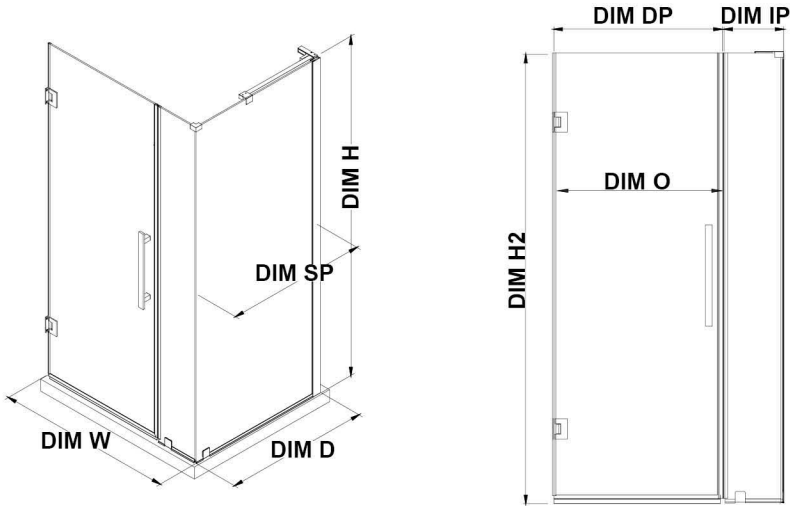

TP0133111

OVE DECORS ENDLESS TAMPA-PRO

36 IN. W X 74 3/4 IN. H CORNER FRAMELESS HINGE SHOWER DOOR IN CHROME WITH BASE AND SHELVES

CONFIGURATION DIMENSIONS

DIM W* Min. 33 13/16 in **DIM SP** 33 in

Max. 33 13/16 in **DIM DP** 23 in

DIM D* 36 in **DIM IP** 10 in

DIM H 74 3/4 in **DIM H2** 72 in

DIM O 23 3/16 in

Shower Base DIM

36x36x2 3/4 in.

Please note: *Measurements for glass panel only, excludes shower base. OVE Decors reserves the right to update or modify the picture without prior notice for the purpose of product improvement, updated dimensions, and customer satisfaction.