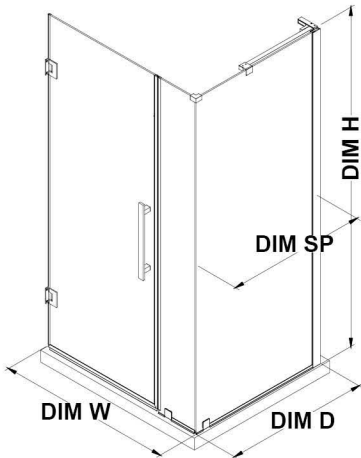

TP0132100

OVE DECORS ENDLESS TAMPA-PRO

33 13/16 IN. W X 72 IN. H CORNER FRAMELESS HINGE SHOWER DOOR
IN CHROME

CONFIGURATION DIMENSIONS

DIM W* Min. 33 13/16 in **DIM SP** 31 in

Max. 33 13/16 in **DIM DP** 23 in

DIM D* 32 13/16 in **DIM IP** 10 in

DIM H 72 in **DIM H2** 72 in

DIM O 23 3/16 in

Please note: *Measurements for glass panel only, excludes shower base. OVE Decors reserves the right to update or modify the picture without prior notice for the purpose of product improvement, updated dimensions, and customer satisfaction.