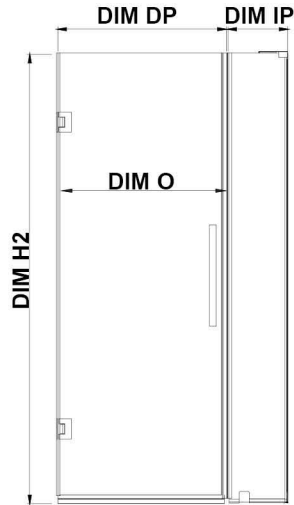

TP0132100

OVE DECORS ENDLESS TAMPA-PRO

33 13/16 IN. W X 72 IN. H CORNER FRAMELESS HINGE SHOWER DOOR
IN CHROME

CONFIGURATION DIMENSIONS

DIM W* Min. 33 13/16 in **DIM SP** 31 in

Max. 33 13/16 in **DIM DP** 23 in

DIM D* 32 13/16 in **DIM IP** 10 in

DIM H 72 in **DIM H2** 72 in

DIM O 23 3/16 in

Please note: *Measurements for glass panel only, excludes shower base. OVE Decors reserves the right to update or modify the picture without prior notice for the purpose of product improvement, updated dimensions, and customer satisfaction.