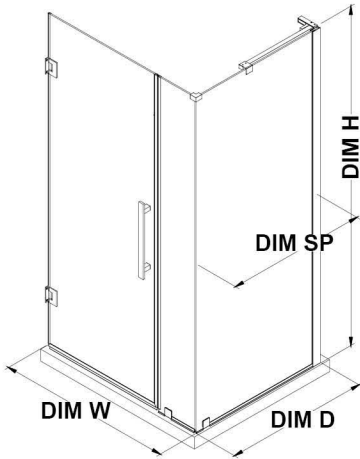

TP01311G0

OVE DECORS ENDLESS TAMPA-PRO

36 IN. W X 74 3/4 IN. H CORNER FRAMELESS HINGE SHOWER DOOR IN CHROME WITH BASE

CONFIGURATION DIMENSIONS

DIM W* Min. 33 13/16 in **DIM SP** 29 in

Max. 33 13/16 in **DIM DP** 23 in

DIM D* 32 in **DIM IP** 10 in

DIM H 74 3/4 in **DIM H2** 72 in

DIM O 23 3/16 in

Shower Base DIM

36x32x2 3/4 in.

Please note: *Measurements for glass panel only, excludes shower base. OVE Decors reserves the right to update or modify the picture without prior notice for the purpose of product improvement, updated dimensions, and customer satisfaction.