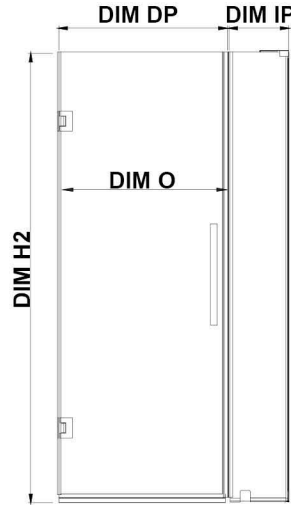

TP01311G0

OVE DECORS ENDLESS TAMPA-PRO

36 IN. W X 74 3/4 IN. H CORNER FRAMELESS HINGE SHOWER DOOR IN CHROME WITH BASE

CONFIGURATION DIMENSIONS

DIM W* Min. 33 13/16 in **DIM SP** 29 in

Max. 33 13/16 in **DIM DP** 23 in

DIM D* 32 in **DIM IP** 10 in

DIM H 74 3/4 in **DIM H2** 72 in

DIM O 23 3/16 in

Shower Base DIM

36x32x2 3/4 in.

Please note: *Measurements for glass panel only, excludes shower base. OVE Decors reserves the right to update or modify the picture without prior notice for the purpose of product improvement, updated dimensions, and customer satisfaction.