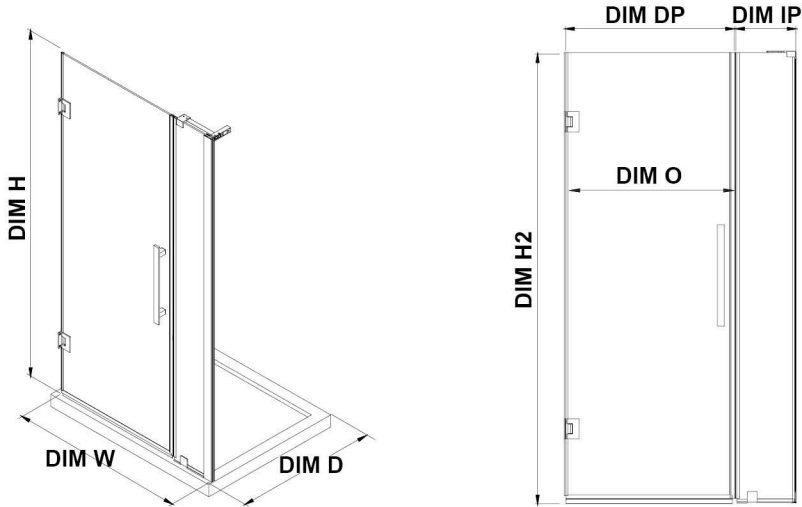

TP01301B0

OVE DECORS ENDLESS TAMPA-PRO

36 IN. W X 74 3/4 IN. H ALCOVE FRAMELESS HINGE SHOWER DOOR IN CHROME WITH BASE

CONFIGURATION DIMENSIONS

DIM W* Min. 33 7/8 in

Max. 35 1/16 in

DIM D* 36 in

DIM H 74 3/4 in

DIM DP 23 in

DIM IP 10 in

DIM H2 72 in

DIM O 23 3/16 in

Shower Base DIM

36x36x2 3/4 in.

Please note: *Measurements for glass panel only, excludes shower base. OVE Decors reserves the right to update or modify the picture without prior notice for the purpose of product improvement, updated dimensions, and customer satisfaction.