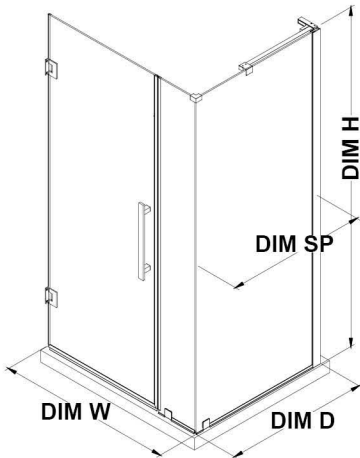

TP0123101

OVE DECORS ENDLESS TAMPA-PRO

31 13/16 IN. W X 72 IN. H CORNER FRAMELESS HINGE SHOWER DOOR
IN CHROME WITH SHELVES

CONFIGURATION DIMENSIONS

DIM W* Min. 31 13/16 in **DIM SP** 33 in

Max. 31 13/16 in **DIM DP** 23 in

DIM D* 34 13/16 in **DIM IP** 8 in

DIM H 72 in **DIM H2** 72 in

DIM O 23 3/16 in

Please note: *Measurements for glass panel only, excludes shower base. OVE Decors reserves the right to update or modify the picture without prior notice for the purpose of product improvement, updated dimensions, and customer satisfaction.