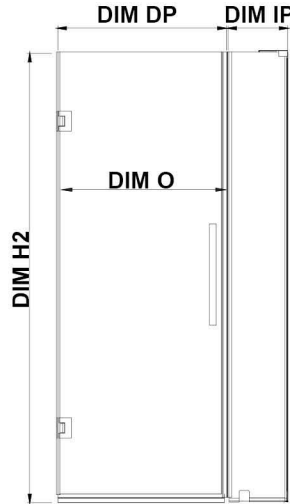

TP0123101

OVE DECORS ENDLESS TAMPA-PRO

31 13/16 IN. W X 72 IN. H CORNER FRAMELESS HINGE SHOWER DOOR
IN CHROME WITH SHELVES

CONFIGURATION DIMENSIONS

DIM W* Min. 31 13/16 in **DIM SP** 33 in

Max. 31 13/16 in **DIM DP** 23 in

DIM D* 34 13/16 in **DIM IP** 8 in

DIM H 72 in **DIM H2** 72 in

DIM O 23 3/16 in

Please note: *Measurements for glass panel only, excludes shower base. OVE Decors reserves the right to update or modify the picture without prior notice for the purpose of product improvement, updated dimensions, and customer satisfaction.