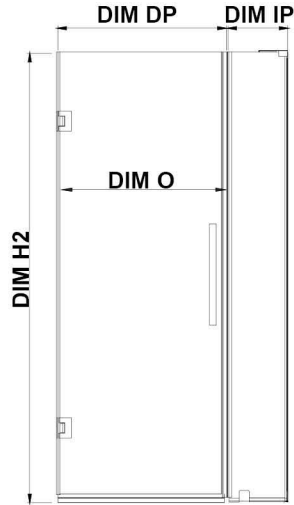

TP01211F0

OVE DECORS ENDLESS TAMPA-PRO

34 IN. W X 74 3/4 IN. H CORNER FRAMELESS HINGE SHOWER DOOR IN CHROME WITH BASE

CONFIGURATION DIMENSIONS

DIM W* Min. 31 13/16 in **DIM SP** 29 in

Max. 31 13/16 in **DIM DP** 23 in

DIM D* 32 in **DIM IP** 8 in

DIM H 74 3/4 in **DIM H2** 72 in

DIM O 23 3/16 in

Shower Base DIM

34x32x2 3/4 in.

Reversible Door

Please note: *Measurements for glass panel only, excludes shower base. OVE Decors reserves the right to update or modify the picture without prior notice for the purpose of product improvement, updated dimensions, and customer satisfaction.