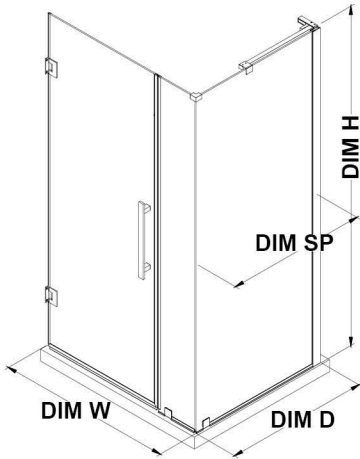

TP01211F0

OVE DECORS ENDLESS TAMPA-PRO

34 IN. W X 74 3/4 IN. H CORNER FRAMELESS HINGE SHOWER DOOR IN CHROME WITH BASE

CONFIGURATION DIMENSIONS

DIM W* Min. 31 13/16 in **DIM SP** 29 in

Max. 31 13/16 in **DIM DP** 23 in

DIM D* 32 in **DIM IP** 8 in

DIM H 74 3/4 in **DIM H2** 72 in

DIM O 23 3/16 in

Shower Base DIM

34x32x2 3/4 in.

Reversible Door

Please note: *Measurements for glass panel only, excludes shower base. OVE Decors reserves the right to update or modify the picture without prior notice for the purpose of product improvement, updated dimensions, and customer satisfaction.