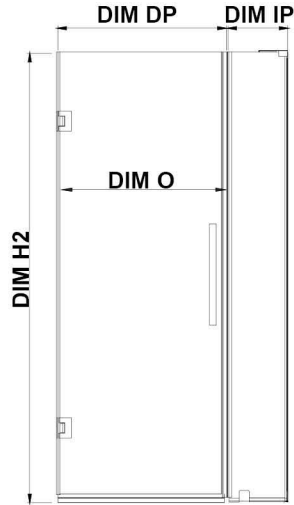

TP01111E0

OVE DECORS ENDLESS TAMPA-PRO

32 IN. W X 74 3/4 IN. H CORNER FRAMELESS HINGE SHOWER DOOR IN CHROME WITH BASE

CONFIGURATION DIMENSIONS

DIM W* Min. 29 13/16 in **DIM SP** 29 in
Max. 29 13/16 in **DIM DP** 23 in

DIM D* 32 in **DIM IP** 6 in

DIM H 74 3/4 in **DIM H2** 72 in

DIM O 23 3/16 in

Shower Base DIM

32x32x2 3/4 in.

Please note: *Measurements for glass panel only, excludes shower base. OVE Decors reserves the right to update or modify the picture without prior notice for the purpose of product improvement, updated dimensions, and customer satisfaction.