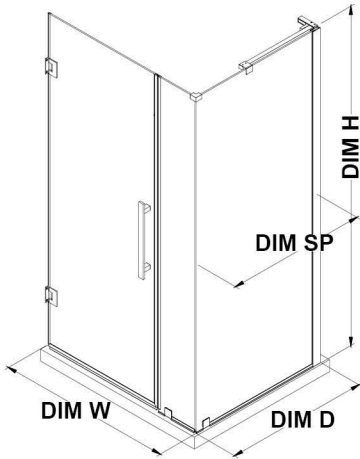

TP01111E0

OVE DECORS ENDLESS TAMPA-PRO

32 IN. W X 74 3/4 IN. H CORNER FRAMELESS HINGE SHOWER DOOR IN CHROME WITH BASE

CONFIGURATION DIMENSIONS

DIM W* Min. 29 13/16 in **DIM SP** 29 in
Max. 29 13/16 in **DIM DP** 23 in

DIM D* 32 in **DIM IP** 6 in

DIM H 74 3/4 in **DIM H2** 72 in

DIM O 23 3/16 in

Shower Base DIM

32x32x2 3/4 in.

Please note: *Measurements for glass panel only, excludes shower base. OVE Decors reserves the right to update or modify the picture without prior notice for the purpose of product improvement, updated dimensions, and customer satisfaction.