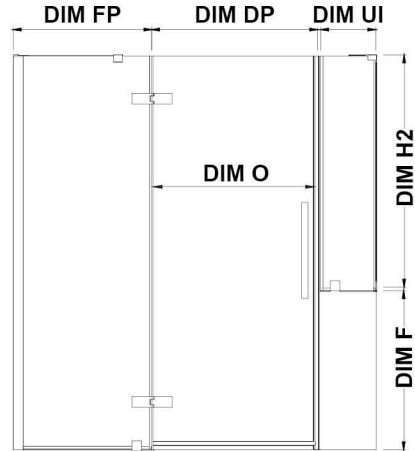

TA24A0100

OVE DECORS ENDLESS TAMPA

85 3/4 TO 88 1/8 IN. W X 72 IN. H BUTTRESS ALCOVE FRAMELESS HINGE SHOWER DOOR IN CHROME

CONFIGURATION DIMENSIONS

DIM W* Min. 85 3/4 in
Max. 88 1/8 in

DIM FP 24 in
DIM DP 30 in

DIM O 30 in
DIM F 38 in

DIM D* 11/16 in

DIM UI 30 in

DIM H 72 in

DIM H2 34 in

Please note: *Measurements for glass panel only, excludes shower base. OVE Decors reserves the right to update or modify the picture without prior notice for the purpose of product improvement, updated dimensions, and customer satisfaction.