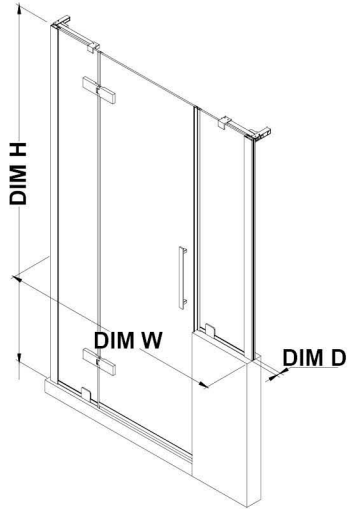

TA24A0100

OVE DECORS ENDLESS TAMPA

85 3/4 TO 88 1/8 IN. W X 72 IN. H BUTTRESS ALCOVE FRAMELESS HINGE SHOWER DOOR IN CHROME

CONFIGURATION DIMENSIONS

DIM W* Min. 85 3/4 in
Max. 88 1/8 in

DIM FP 24 in
DIM DP 30 in

DIM O 30 in
DIM F 38 in

DIM D* 11/16 in

DIM UI 30 in

DIM H 72 in

DIM H2 34 in

Please note: *Measurements for glass panel only, excludes shower base. OVE Decors reserves the right to update or modify the picture without prior notice for the purpose of product improvement, updated dimensions, and customer satisfaction.