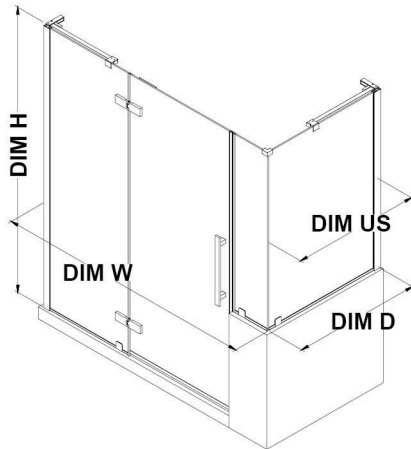

TA2495100

OVE DECORS ENDLESS TAMPA

80 7/8 IN. W X 72 IN. H BUTTRESS CORNER FRAMELESS HINGE
SHOWER DOOR IN CHROME

CONFIGURATION DIMENSIONS

DIM W*	Min. 79 11/16 in	DIM US	36 in	DIM H2	34 in
	Max. 80 7/8 in	DIM FP	24 in	DIM O	30 in
DIM D*	36 1/2 in	DIM DP	36 in30 in	DIM F	38 in
DIM H	72 in	DIM UI	36 in24 in		

Please note: *Measurements for glass panel only, excludes shower base. OVE Decors reserves the right to update or modify the picture without prior notice for the purpose of product improvement, updated dimensions, and customer satisfaction.