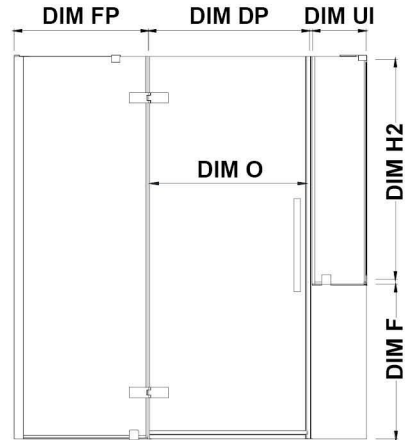

TA2495100

OVE DECORS ENDLESS TAMPA

80 7/8 IN. W X 72 IN. H BUTTRESS CORNER FRAMELESS HINGE
SHOWER DOOR IN CHROME

CONFIGURATION DIMENSIONS

DIM W*	Min. 79 11/16 in	DIM US	36 in	DIM H2	34 in
	Max. 80 7/8 in	DIM FP	24 in	DIM O	30 in
DIM D*	36 1/2 in	DIM DP	36 in30 in	DIM F	38 in
DIM H	72 in	DIM UI	36 in24 in		

Please note: *Measurements for glass panel only, excludes shower base. OVE Decors reserves the right to update or modify the picture without prior notice for the purpose of product improvement, updated dimensions, and customer satisfaction.