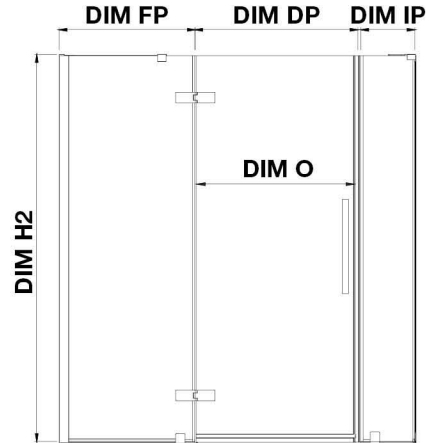

TA2481101

OVE DECORS ENDLESS TAMPA

88 7/8 TO 90 1/16 IN. W X 72 IN. H CORNER FRAMELESS HINGE SHOWER
DOOR IN CHROME WITH SHELVES

CONFIGURATION DIMENSIONS

DIM W* Min. 88 7/8 in

Max. 90 1/16 in

DIM D* 30 3/16 in

DIM H 72 in

DIM SP 29 in

DIM FP 24 in

DIM DP 30 in

DIM IP 33 in

DIM H2 72 in

DIM O 30 in

Please note: *Measurements for glass panel only, excludes shower base. OVE Decors reserves the right to update or modify the picture without prior notice for the purpose of product improvement, updated dimensions, and customer satisfaction.