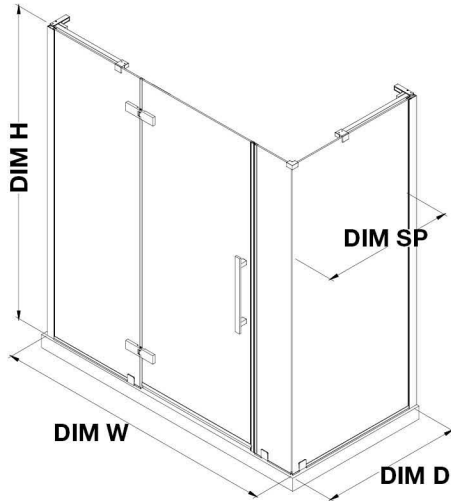

TA2481101

OVE DECORS ENDLESS TAMPA

88 7/8 TO 90 1/16 IN. W X 72 IN. H CORNER FRAMELESS HINGE SHOWER
DOOR IN CHROME WITH SHELVES

CONFIGURATION DIMENSIONS

DIM W* Min. 88 7/8 in

Max. 90 1/16 in

DIM D* 30 3/16 in

DIM H 72 in

DIM SP 29 in

DIM FP 24 in

DIM DP 30 in

DIM IP 33 in

DIM H2 72 in

DIM O 30 in

Please note: *Measurements for glass panel only, excludes shower base. OVE Decors reserves the right to update or modify the picture without prior notice for the purpose of product improvement, updated dimensions, and customer satisfaction.