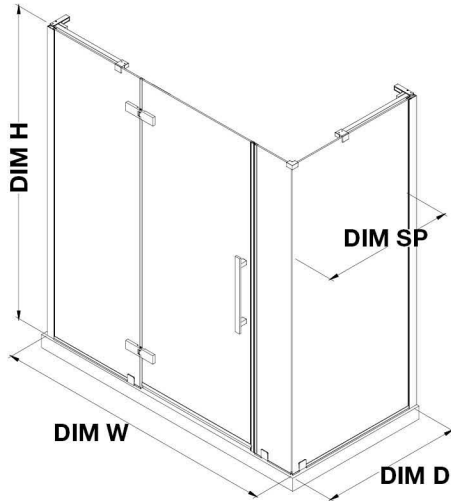

TA2472101

OVE DECORS ENDLESS TAMPA

86 15/16 TO 88 1/8 IN. W X 72 IN. H CORNER FRAMELESS HINGE
SHOWER DOOR IN CHROME WITH SHELVES

CONFIGURATION DIMENSIONS

DIM W* Min. 86 15/16 in **DIM SP** 31 in

Max. 88 1/8 in **DIM FP** 24 in

DIM D* 32 3/16 in **DIM DP** 30 in

DIM H 72 in **DIM IP** 31 in

DIM H2 72 in

DIM O 30 in

Please note: *Measurements for glass panel only, excludes shower base. OVE Decors reserves the right to update or modify the picture without prior notice for the purpose of product improvement, updated dimensions, and customer satisfaction.