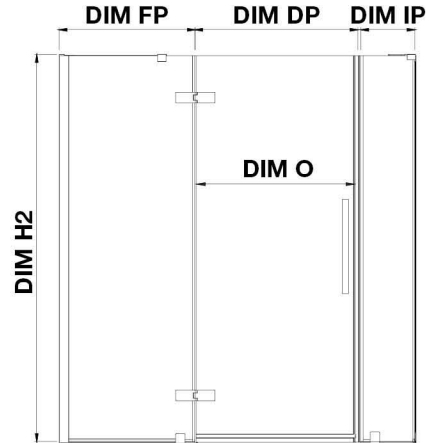

TA2472101

OVE DECORS ENDLESS TAMPA

86 15/16 TO 88 1/8 IN. W X 72 IN. H CORNER FRAMELESS HINGE
SHOWER DOOR IN CHROME WITH SHELVES

CONFIGURATION DIMENSIONS

DIM W* Min. 86 15/16 in **DIM SP** 31 in

Max. 88 1/8 in **DIM FP** 24 in

DIM D* 32 3/16 in **DIM DP** 30 in

DIM H 72 in **DIM IP** 31 in

DIM H2 72 in

DIM O 30 in

Please note: *Measurements for glass panel only, excludes shower base. OVE Decors reserves the right to update or modify the picture without prior notice for the purpose of product improvement, updated dimensions, and customer satisfaction.