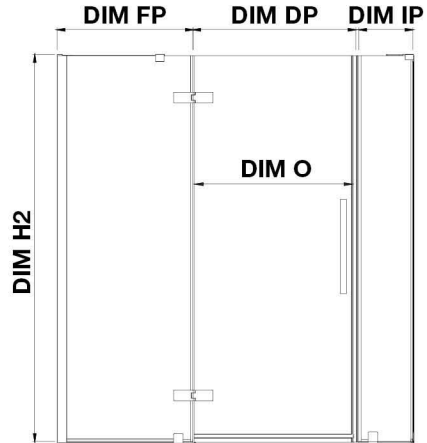

TA2463101

OVE DECORS ENDLESS TAMPA

84 15/16 TO 86 1/8 IN. W X 72 IN. H CORNER FRAMELESS HINGE SHOWER DOOR IN CHROME WITH SHELVES

CONFIGURATION DIMENSIONS

DIM W* Min. 84 15/16 in **DIM SP** 33 in

Max. 86 1/8 in **DIM FP** 24 in

DIM D* 34 3/16 in **DIM DP** 30 in

DIM H 72 in **DIM IP** 29 in

DIM H2 72 in

DIM O 30 in

Please note: *Measurements for glass panel only, excludes shower base. OVE Decors reserves the right to update or modify the picture without prior notice for the purpose of product improvement, updated dimensions, and customer satisfaction.