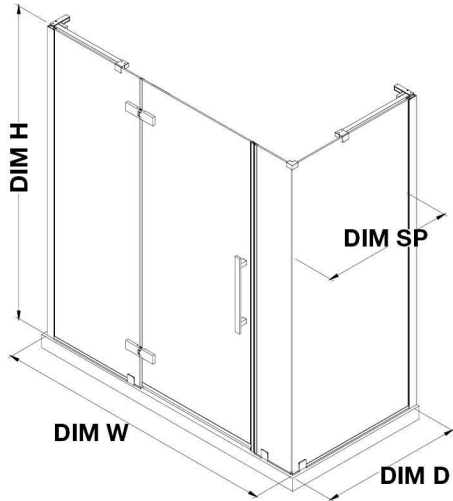

TA2463101

OVE DECORS ENDLESS TAMPA

84 15/16 TO 86 1/8 IN. W X 72 IN. H CORNER FRAMELESS HINGE SHOWER DOOR IN CHROME WITH SHELVES

CONFIGURATION DIMENSIONS

DIM W* Min. 84 15/16 in **DIM SP** 33 in

Max. 86 1/8 in **DIM FP** 24 in

DIM D* 34 3/16 in **DIM DP** 30 in

DIM H 72 in **DIM IP** 29 in

DIM H2 72 in

DIM O 30 in

Please note: *Measurements for glass panel only, excludes shower base. OVE Decors reserves the right to update or modify the picture without prior notice for the purpose of product improvement, updated dimensions, and customer satisfaction.