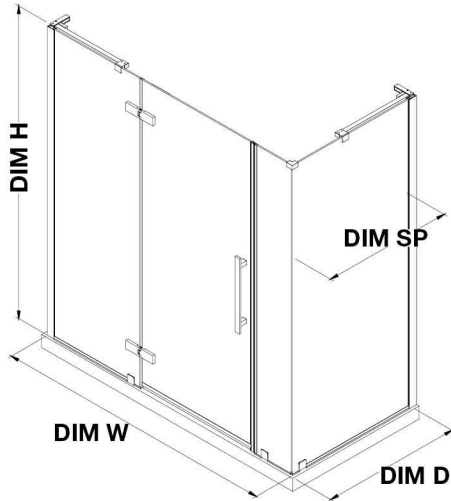

TA2463100

OVE DECORS ENDLESS TAMPA

84 15/16 TO 86 1/8 IN. W X 72 IN. H CORNER FRAMELESS HINGE
SHOWER DOOR IN CHROME

CONFIGURATION DIMENSIONS

DIM W* Min. 84 15/16 in **DIM SP** 33 in

Max. 86 1/8 in **DIM FP** 24 in

DIM D* 34 3/16 in **DIM DP** 30 in

DIM H 72 in **DIM IP** 29 in

DIM H2 72 in

DIM O 30 in

Please note: *Measurements for glass panel only, excludes shower base. OVE Decors reserves the right to update or modify the picture without prior notice for the purpose of product improvement, updated dimensions, and customer satisfaction.