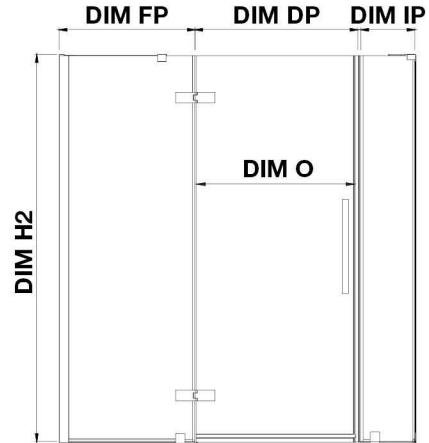

TA2463100

OVE DECORS ENDLESS TAMPA

84 15/16 TO 86 1/8 IN. W X 72 IN. H CORNER FRAMELESS HINGE
SHOWER DOOR IN CHROME

CONFIGURATION DIMENSIONS

DIM W* Min. 84 15/16 in **DIM SP** 33 in

Max. 86 1/8 in **DIM FP** 24 in

DIM D* 34 3/16 in **DIM DP** 30 in

DIM H 72 in **DIM IP** 29 in

DIM H2 72 in

DIM O 30 in

Please note: *Measurements for glass panel only, excludes shower base. OVE Decors reserves the right to update or modify the picture without prior notice for the purpose of product improvement, updated dimensions, and customer satisfaction.