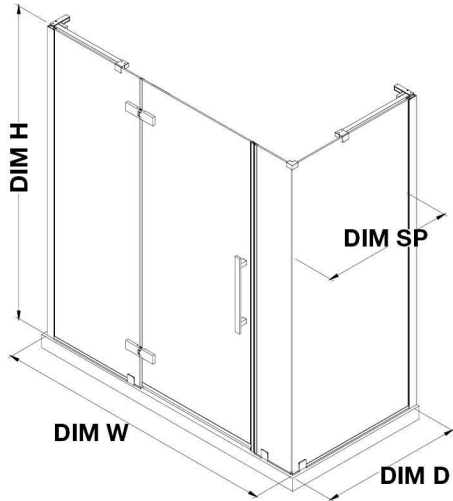

# OVE DECORS ENDLESS TAMPA

84 15/16 TO 86 1/8 IN. W X 72 IN. H CORNER FRAMELESS HINGE SHOWER DOOR IN CHROME WITH SHELVES

## CONFIGURATION DIMENSIONS

**DIM W\*** Min. 84 15/16 in    **DIM SP** 31 in

Max. 86 1/8 in    **DIM FP** 24 in

**DIM D\*** 32 3/16 in    **DIM DP** 30 in

**DIM H** 72 in    **DIM IP** 29 in

**DIM H2** 72 in

**DIM O** 30 in

Please note: \*Measurements for glass panel only, excludes shower base. OVE Decors reserves the right to update or modify the picture without prior notice for the purpose of product improvement, updated dimensions, and customer satisfaction.