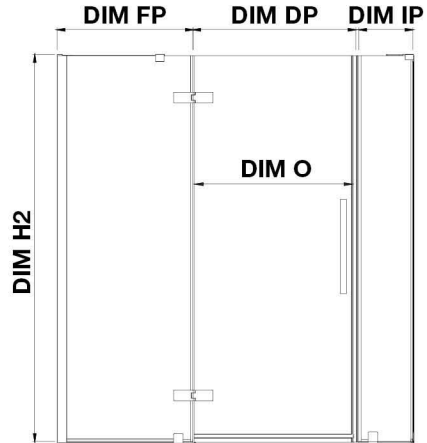

# OVE DECORS ENDLESS TAMPA

84 15/16 TO 86 1/8 IN. W X 72 IN. H CORNER FRAMELESS HINGE SHOWER DOOR IN CHROME WITH SHELVES

## CONFIGURATION DIMENSIONS

**DIM W\*** Min. 84 15/16 in    **DIM SP** 31 in

Max. 86 1/8 in    **DIM FP** 24 in

**DIM D\*** 32 3/16 in    **DIM DP** 30 in

**DIM H** 72 in    **DIM IP** 29 in

**DIM H2** 72 in

**DIM O** 30 in

Please note: \*Measurements for glass panel only, excludes shower base. OVE Decors reserves the right to update or modify the picture without prior notice for the purpose of product improvement, updated dimensions, and customer satisfaction.