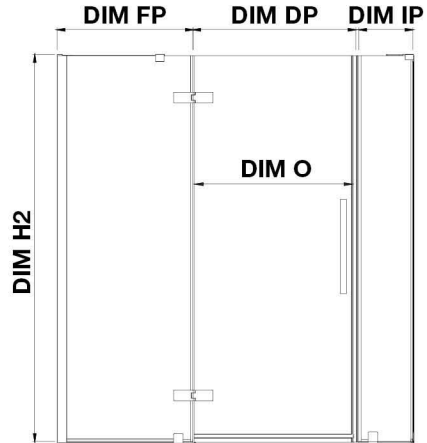

TA2451101

OVE DECORS ENDLESS TAMPA

69 5/8 TO 70 13/16 IN. W X 72 IN. H CORNER FRAMELESS HINGE SHOWER DOOR IN CHROME WITH SHELVES

CONFIGURATION DIMENSIONS

DIM W* Min. 69 5/8 in **DIM SP** 29 in

Max. 70 13/16 in **DIM FP** 24 in

DIM D* 30 3/16 in **DIM DP** 30 in

DIM H 72 in **DIM IP** 14 in

DIM H2 72 in

DIM O 30 in

Please note: *Measurements for glass panel only, excludes shower base. OVE Decors reserves the right to update or modify the picture without prior notice for the purpose of product improvement, updated dimensions, and customer satisfaction.