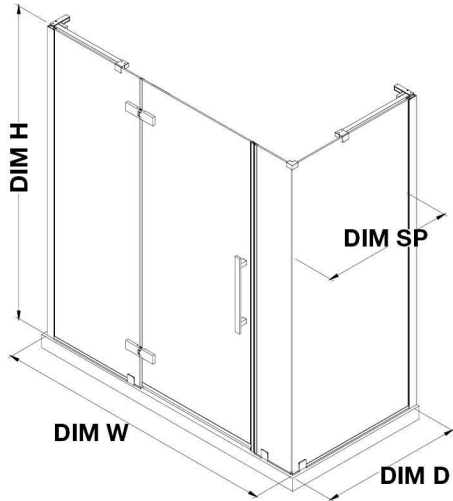

TA2451101

OVE DECORS ENDLESS TAMPA

69 5/8 TO 70 13/16 IN. W X 72 IN. H CORNER FRAMELESS HINGE SHOWER DOOR IN CHROME WITH SHELVES

CONFIGURATION DIMENSIONS

DIM W* Min. 69 5/8 in **DIM SP** 29 in

Max. 70 13/16 in **DIM FP** 24 in

DIM D* 30 3/16 in **DIM DP** 30 in

DIM H 72 in **DIM IP** 14 in

DIM H2 72 in

DIM O 30 in

Please note: *Measurements for glass panel only, excludes shower base. OVE Decors reserves the right to update or modify the picture without prior notice for the purpose of product improvement, updated dimensions, and customer satisfaction.