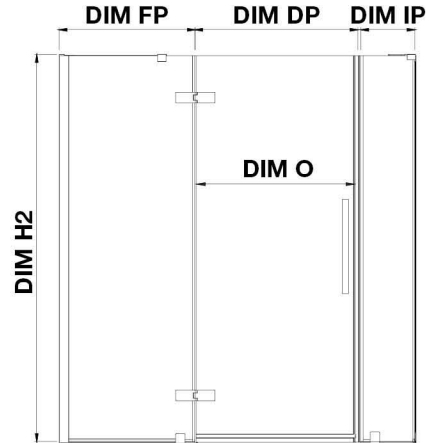

TA2451100

OVE DECORS ENDLESS TAMPA

69 5/8 TO 70 13/16 IN. W X 72 IN. H CORNER FRAMELESS HINGE
SHOWER DOOR IN CHROME

CONFIGURATION DIMENSIONS

DIM W* Min. 69 5/8 in **DIM SP** 29 in

Max. 70 13/16 in **DIM FP** 24 in

DIM D* 30 3/16 in **DIM DP** 30 in

DIM H 72 in **DIM IP** 14 in

DIM H2 72 in

DIM O 30 in

Please note: *Measurements for glass panel only, excludes shower base. OVE Decors reserves the right to update or modify the picture without prior notice for the purpose of product improvement, updated dimensions, and customer satisfaction.