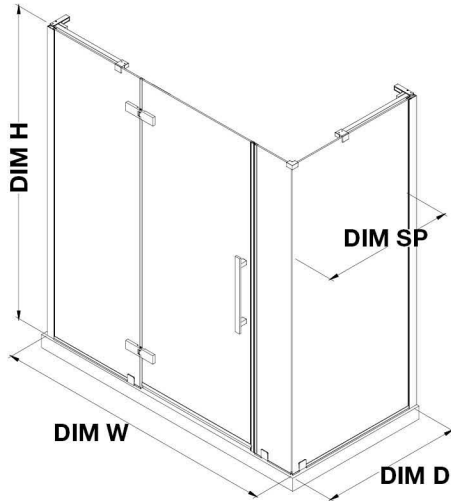

TA2451100

OVE DECORS ENDLESS TAMPA

69 5/8 TO 70 13/16 IN. W X 72 IN. H CORNER FRAMELESS HINGE
SHOWER DOOR IN CHROME

CONFIGURATION DIMENSIONS

DIM W* Min. 69 5/8 in **DIM SP** 29 in

Max. 70 13/16 in **DIM FP** 24 in

DIM D* 30 3/16 in **DIM DP** 30 in

DIM H 72 in **DIM IP** 14 in

DIM H2 72 in

DIM O 30 in

Please note: *Measurements for glass panel only, excludes shower base. OVE Decors reserves the right to update or modify the picture without prior notice for the purpose of product improvement, updated dimensions, and customer satisfaction.