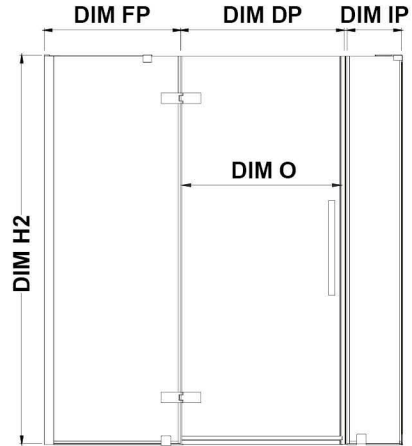

TA2450150

OVE DECORS ENDLESS TAMPA

72 IN. W X 74 3/4 IN. H ALCOVE FRAMELESS HINGE SHOWER DOOR IN CHROME WITH BASE

CONFIGURATION DIMENSIONS

DIM W* Min. 69 3/4 in **DIM FP** 24 in

Max. 72 1/16 in **DIM DP** 30 in

DIM D* 36 in **DIM IP** 14 in

DIM H 74 3/4 in **DIM H2** 72 in

DIM O 30 in

Shower Base DIM

72x36x2 3/4 in.

Please note: *Measurements for glass panel only, excludes shower base. OVE Decors reserves the right to update or modify the picture without prior notice for the purpose of product improvement, updated dimensions, and customer satisfaction.