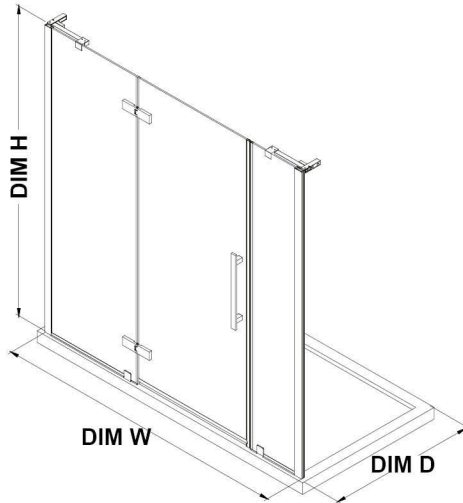

TA2450150

OVE DECORS ENDLESS TAMPA

72 IN. W X 74 3/4 IN. H ALCOVE FRAMELESS HINGE SHOWER DOOR IN CHROME WITH BASE

CONFIGURATION DIMENSIONS

DIM W* Min. 69 3/4 in **DIM FP** 24 in

Max. 72 1/16 in **DIM DP** 30 in

DIM D* 36 in **DIM IP** 14 in

DIM H 74 3/4 in **DIM H2** 72 in

DIM O 30 in

Shower Base DIM

72x36x2 3/4 in.

Please note: *Measurements for glass panel only, excludes shower base. OVE Decors reserves the right to update or modify the picture without prior notice for the purpose of product improvement, updated dimensions, and customer satisfaction.