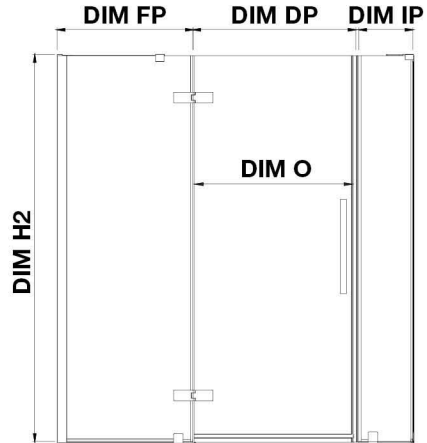

TA2443101

OVE DECORS ENDLESS TAMPA

67 5/8 TO 68 13/16 IN. W X 72 IN. H CORNER FRAMELESS HINGE SHOWER DOOR IN CHROME WITH SHELVES

CONFIGURATION DIMENSIONS

| | | |
|------------------------------|---------------------|---------------------|
| DIM W* Min. 67 5/8 in | DIM SP 33 in | DIM H2 72 in |
| Max. 68 13/16 in | DIM FP 24 in | DIM O 30 in |
| DIM D* 34 3/16 in | DIM DP 30 in | |
| DIM H 72 in | DIM IP 12 in | |

Please note: *Measurements for glass panel only, excludes shower base. OVE Decors reserves the right to update or modify the picture without prior notice for the purpose of product improvement, updated dimensions, and customer satisfaction.