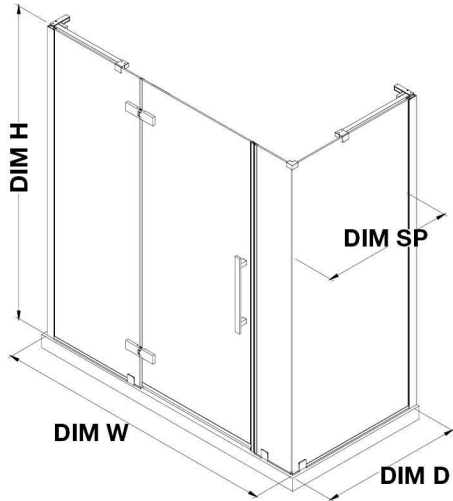

TA2443101

OVE DECORS ENDLESS TAMPA

67 5/8 TO 68 13/16 IN. W X 72 IN. H CORNER FRAMELESS HINGE SHOWER DOOR IN CHROME WITH SHELVES

CONFIGURATION DIMENSIONS

| | | |
|------------------------------|---------------------|---------------------|
| DIM W* Min. 67 5/8 in | DIM SP 33 in | DIM H2 72 in |
| Max. 68 13/16 in | DIM FP 24 in | DIM O 30 in |
| DIM D* 34 3/16 in | DIM DP 30 in | |
| DIM H 72 in | DIM IP 12 in | |

Please note: *Measurements for glass panel only, excludes shower base. OVE Decors reserves the right to update or modify the picture without prior notice for the purpose of product improvement, updated dimensions, and customer satisfaction.