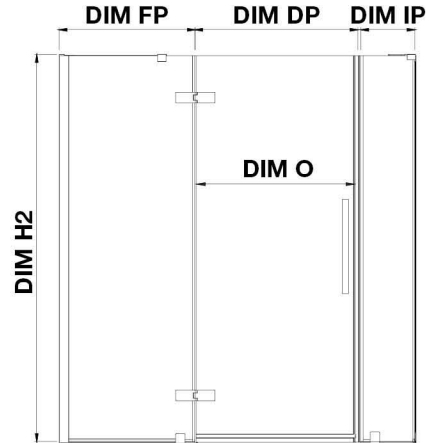

TA2443100

OVE DECORS ENDLESS TAMPA

67 5/8 TO 68 13/16 IN. W X 72 IN. H CORNER FRAMELESS HINGE
SHOWER DOOR IN CHROME

CONFIGURATION DIMENSIONS

DIM W* Min. 67 5/8 in **DIM SP** 33 in

Max. 68 13/16 in **DIM FP** 24 in

DIM D* 34 3/16 in **DIM DP** 30 in

DIM H 72 in **DIM IP** 12 in

DIM H2 72 in

DIM O 30 in

Please note: *Measurements for glass panel only, excludes shower base. OVE Decors reserves the right to update or modify the picture without prior notice for the purpose of product improvement, updated dimensions, and customer satisfaction.