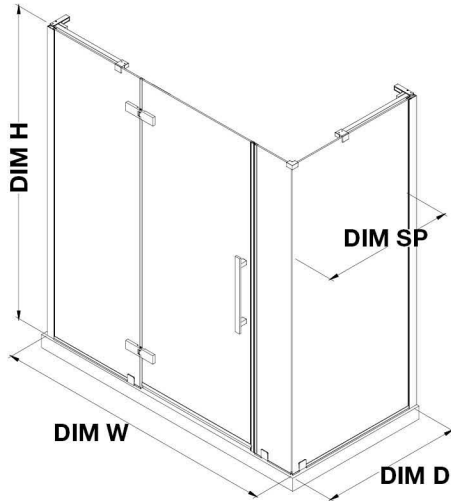

TA2443100

OVE DECORS ENDLESS TAMPA

67 5/8 TO 68 13/16 IN. W X 72 IN. H CORNER FRAMELESS HINGE
SHOWER DOOR IN CHROME

CONFIGURATION DIMENSIONS

DIM W* Min. 67 5/8 in **DIM SP** 33 in

Max. 68 13/16 in **DIM FP** 24 in

DIM D* 34 3/16 in **DIM DP** 30 in

DIM H 72 in **DIM IP** 12 in

DIM H2 72 in

DIM O 30 in

Please note: *Measurements for glass panel only, excludes shower base. OVE Decors reserves the right to update or modify the picture without prior notice for the purpose of product improvement, updated dimensions, and customer satisfaction.