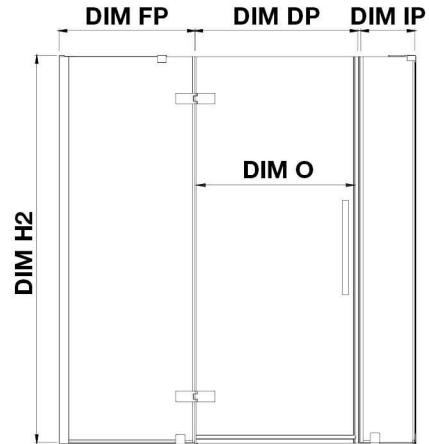

TA2433100

OVE DECORS ENDLESS TAMPA

65 5/8 TO 66 13/16 IN. W X 72 IN. H CORNER FRAMELESS HINGE
SHOWER DOOR IN CHROME

CONFIGURATION DIMENSIONS

DIM W* Min. 65 5/8 in **DIM SP** 33 in

Max. 66 13/16 in **DIM FP** 24 in

DIM D* 34 3/16 in **DIM DP** 30 in

DIM H 72 in **DIM IP** 10 in

DIM H2 72 in

DIM O 30 in

Please note: *Measurements for glass panel only, excludes shower base. OVE Decors reserves the right to update or modify the picture without prior notice for the purpose of product improvement, updated dimensions, and customer satisfaction.