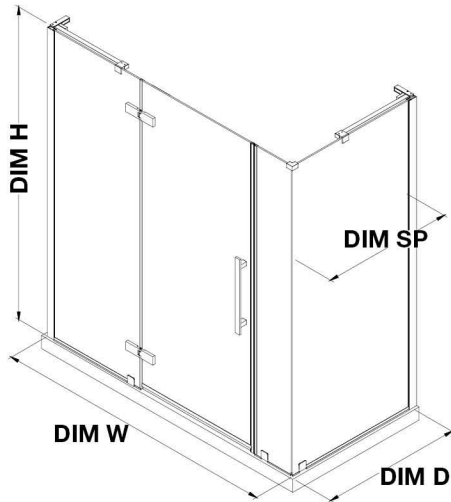

TA2433100

OVE DECORS ENDLESS TAMPA

65 5/8 TO 66 13/16 IN. W X 72 IN. H CORNER FRAMELESS HINGE
SHOWER DOOR IN CHROME

CONFIGURATION DIMENSIONS

DIM W* Min. 65 5/8 in **DIM SP** 33 in

Max. 66 13/16 in **DIM FP** 24 in

DIM D* 34 3/16 in **DIM DP** 30 in

DIM H 72 in **DIM IP** 10 in

DIM H2 72 in

DIM O 30 in

Please note: *Measurements for glass panel only, excludes shower base. OVE Decors reserves the right to update or modify the picture without prior notice for the purpose of product improvement, updated dimensions, and customer satisfaction.