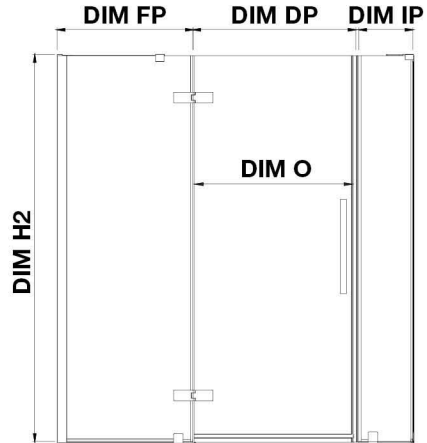

# OVE DECORS ENDLESS TAMPA

63 5/8 TO 64 13/16 IN. W X 72 IN. H CORNER FRAMELESS HINGE  
SHOWER DOOR IN CHROME WITH SHELVES

## CONFIGURATION DIMENSIONS

<b>DIM W*</b> Min. 63 5/8 in	<b>DIM SP</b> 31 in	<b>DIM H2</b> 72 in
Max. 64 13/16 in	<b>DIM FP</b> 24 in	<b>DIM O</b> 30 in
<b>DIM D*</b> 32 3/16 in	<b>DIM DP</b> 30 in	
<b>DIM H</b> 72 in	<b>DIM IP</b> 8 in	

Please note: \*Measurements for glass panel only, excludes shower base. OVE Decors reserves the right to update or modify the picture without prior notice for the purpose of product improvement, updated dimensions, and customer satisfaction.