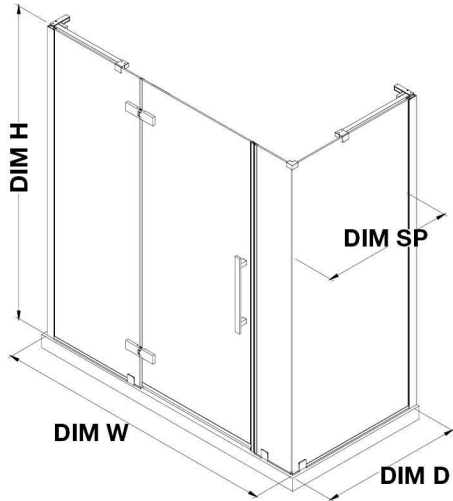

# OVE DECORS ENDLESS TAMPA

63 5/8 TO 64 13/16 IN. W X 72 IN. H CORNER FRAMELESS HINGE  
SHOWER DOOR IN CHROME WITH SHELVES

## CONFIGURATION DIMENSIONS

<b>DIM W*</b> Min. 63 5/8 in	<b>DIM SP</b> 31 in	<b>DIM H2</b> 72 in
Max. 64 13/16 in	<b>DIM FP</b> 24 in	<b>DIM O</b> 30 in
<b>DIM D*</b> 32 3/16 in	<b>DIM DP</b> 30 in	
<b>DIM H</b> 72 in	<b>DIM IP</b> 8 in	