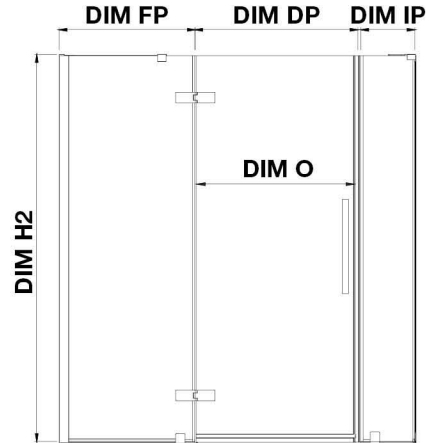

# OVE DECORS ENDLESS TAMPA

63 5/8 TO 64 13/16 IN. W X 72 IN. H CORNER FRAMELESS HINGE  
SHOWER DOOR IN CHROME

## CONFIGURATION DIMENSIONS

<b>DIM W*</b> Min. 63 5/8 in	<b>DIM SP</b> 29 in	<b>DIM H2</b> 72 in
Max. 64 13/16 in	<b>DIM FP</b> 24 in	<b>DIM O</b> 30 in
<b>DIM D*</b> 30 3/16 in	<b>DIM DP</b> 30 in	
<b>DIM H</b> 72 in	<b>DIM IP</b> 8 in	

Please note: \*Measurements for glass panel only, excludes shower base. OVE Decors reserves the right to update or modify the picture without prior notice for the purpose of product improvement, updated dimensions, and customer satisfaction.