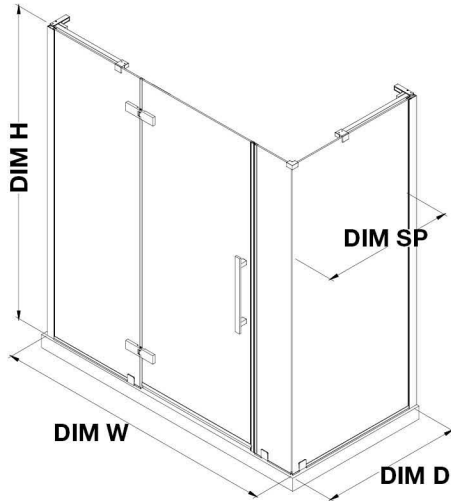

# OVE DECORS ENDLESS TAMPA

63 5/8 TO 64 13/16 IN. W X 72 IN. H CORNER FRAMELESS HINGE  
SHOWER DOOR IN CHROME

## CONFIGURATION DIMENSIONS

<b>DIM W*</b> Min. 63 5/8 in	<b>DIM SP</b> 29 in	<b>DIM H2</b> 72 in
Max. 64 13/16 in	<b>DIM FP</b> 24 in	<b>DIM O</b> 30 in
<b>DIM D*</b> 30 3/16 in	<b>DIM DP</b> 30 in	
<b>DIM H</b> 72 in	<b>DIM IP</b> 8 in	