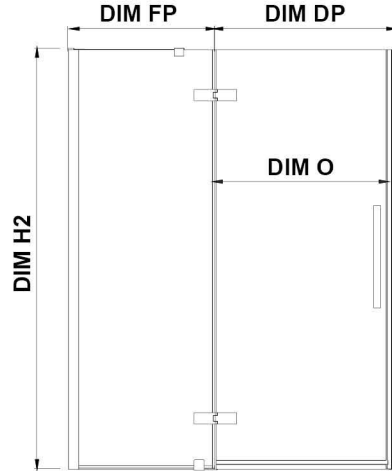

TA2401101

OVE DECORS ENDLESS TAMPA

55 11/16 TO 56 7/8 IN. W X 72 IN. H CORNER FRAMELESS HINGE SHOWER DOOR IN CHROME WITH SHELVES

CONFIGURATION DIMENSIONS

DIM W* Min. 55 11/16 in **DIM SP** 29 in

Max. 56 7/8 in **DIM FP** 24 in

DIM D* 30 3/16 in **DIM DP** 30 in

DIM H 72 in **DIM H2** 72 in

DIM O 29 13/16 in

Please note: *Measurements for glass panel only, excludes shower base. OVE Decors reserves the right to update or modify the picture without prior notice for the purpose of product improvement, updated dimensions, and customer satisfaction.