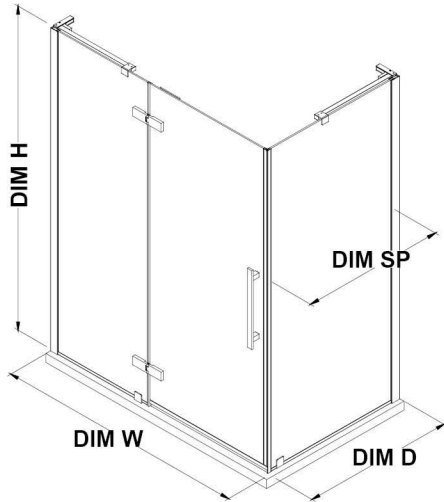

TA2401101

OVE DECORS ENDLESS TAMPA

55 11/16 TO 56 7/8 IN. W X 72 IN. H CORNER FRAMELESS HINGE SHOWER DOOR IN CHROME WITH SHELVES

CONFIGURATION DIMENSIONS

DIM W* Min. 55 11/16 in **DIM SP** 29 in

Max. 56 7/8 in **DIM FP** 24 in

DIM D* 30 3/16 in **DIM DP** 30 in

DIM H 72 in **DIM H2** 72 in

DIM O 29 13/16 in

Please note: *Measurements for glass panel only, excludes shower base. OVE Decors reserves the right to update or modify the picture without prior notice for the purpose of product improvement, updated dimensions, and customer satisfaction.