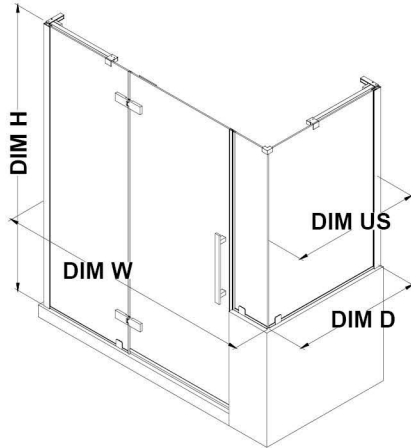

# OVE DECORS ENDLESS TAMPA

86 7/8 IN. W X 72 IN. H BUTTRESS CORNER FRAMELESS HINGE  
SHOWER DOOR IN CHROME WITH SHELVES

## CONFIGURATION DIMENSIONS

<b>DIM W*</b>	Min. 85 11/16 in	<b>DIM US</b>	30 in	<b>DIM H2</b>	34 in
	Max. 86 7/8 in	<b>DIM FP</b>	24 in	<b>DIM O</b>	24 in
<b>DIM D*</b>	30 1/2 in	<b>DIM DP</b>	30 in24 in	<b>DIM F</b>	38 in
<b>DIM H</b>	72 in	<b>DIM UI</b>	30 in36 in		