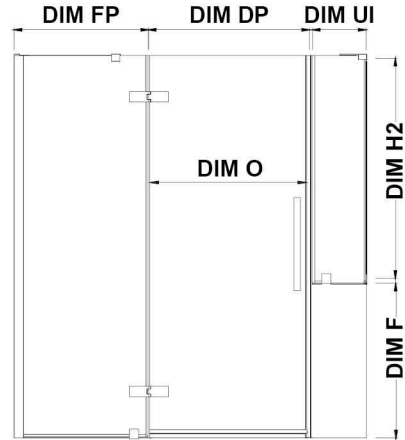

TA23B4101

# OVE DECORS ENDLESS TAMPA

86 7/8 IN. W X 72 IN. H BUTTRESS CORNER FRAMELESS HINGE  
SHOWER DOOR IN CHROME WITH SHELVES

## CONFIGURATION DIMENSIONS

<b>DIM W*</b>	Min. 85 11/16 in	<b>DIM US</b>	30 in	<b>DIM H2</b>	34 in
	Max. 86 7/8 in	<b>DIM FP</b>	24 in	<b>DIM O</b>	24 in
<b>DIM D*</b>	30 1/2 in	<b>DIM DP</b>	30 in24 in	<b>DIM F</b>	38 in
<b>DIM H</b>	72 in	<b>DIM UI</b>	30 in36 in		

Please note: \*Measurements for glass panel only, excludes shower base. OVE Decors reserves the right to update or modify the picture without prior notice for the purpose of product improvement, updated dimensions, and customer satisfaction.