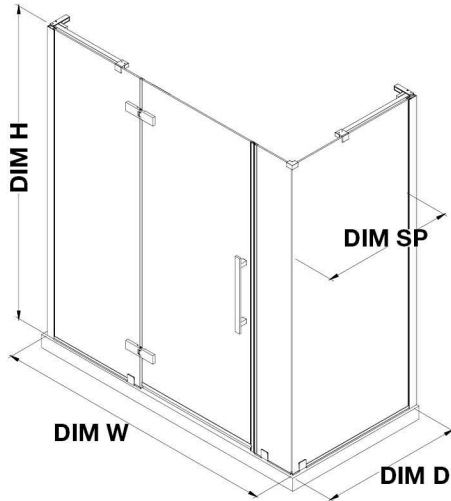

TA2363100

OVE DECORS ENDLESS TAMPA

78 15/16 TO 80 1/8 IN. W X 72 IN. H CORNER FRAMELESS HINGE
SHOWER DOOR IN CHROME

CONFIGURATION DIMENSIONS

DIM W* Min. 78 15/16 in **DIM SP** 33 in

Max. 80 1/8 in **DIM FP** 24 in

DIM D* 34 3/16 in **DIM DP** 24 in

DIM H 72 in **DIM IP** 29 in

DIM H2 72 in

DIM O 24 in

Please note: *Measurements for glass panel only, excludes shower base. OVE Decors reserves the right to update or modify the picture without prior notice for the purpose of product improvement, updated dimensions, and customer satisfaction.