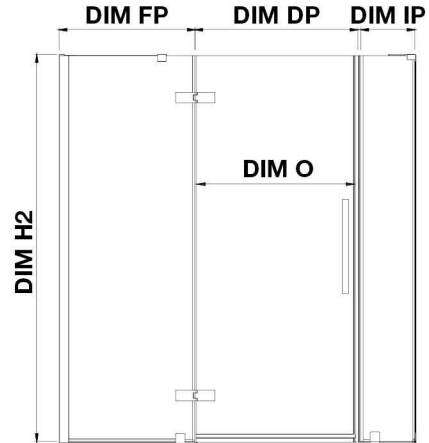

TA2363100

OVE DECORS ENDLESS TAMPA

78 15/16 TO 80 1/8 IN. W X 72 IN. H CORNER FRAMELESS HINGE
SHOWER DOOR IN CHROME

CONFIGURATION DIMENSIONS

DIM W* Min. 78 15/16 in **DIM SP** 33 in

Max. 80 1/8 in **DIM FP** 24 in

DIM D* 34 3/16 in **DIM DP** 24 in

DIM H 72 in **DIM IP** 29 in

DIM H2 72 in

DIM O 24 in

Please note: *Measurements for glass panel only, excludes shower base. OVE Decors reserves the right to update or modify the picture without prior notice for the purpose of product improvement, updated dimensions, and customer satisfaction.