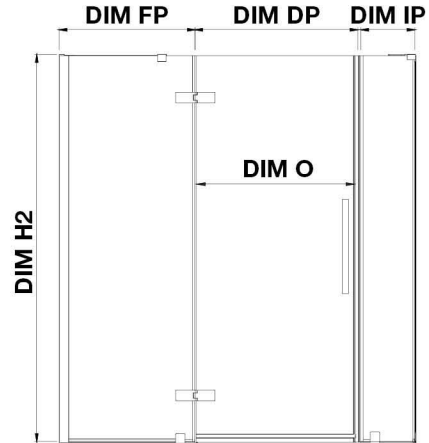

TA2362100

OVE DECORS ENDLESS TAMPA

78 15/16 TO 80 1/8 IN. W X 72 IN. H CORNER FRAMELESS HINGE
SHOWER DOOR IN CHROME

CONFIGURATION DIMENSIONS

DIM W* Min. 78 15/16 in **DIM SP** 31 in

Max. 80 1/8 in **DIM FP** 24 in

DIM D* 32 3/16 in **DIM DP** 24 in

DIM H 72 in **DIM IP** 29 in

DIM H2 72 in

DIM O 24 in

Please note: *Measurements for glass panel only, excludes shower base. OVE Decors reserves the right to update or modify the picture without prior notice for the purpose of product improvement, updated dimensions, and customer satisfaction.