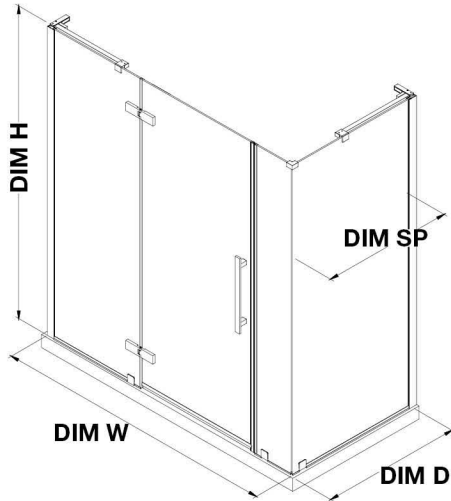

TA2362100

OVE DECORS ENDLESS TAMPA

78 15/16 TO 80 1/8 IN. W X 72 IN. H CORNER FRAMELESS HINGE
SHOWER DOOR IN CHROME

CONFIGURATION DIMENSIONS

DIM W* Min. 78 15/16 in **DIM SP** 31 in

Max. 80 1/8 in **DIM FP** 24 in

DIM D* 32 3/16 in **DIM DP** 24 in

DIM H 72 in **DIM IP** 29 in

DIM H2 72 in

DIM O 24 in

Please note: *Measurements for glass panel only, excludes shower base. OVE Decors reserves the right to update or modify the picture without prior notice for the purpose of product improvement, updated dimensions, and customer satisfaction.