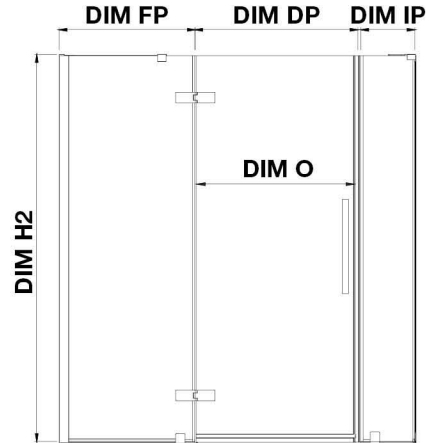

TA2322100

OVE DECORS ENDLESS TAMPA

57 5/8 TO 58 13/16 IN. W X 72 IN. H CORNER FRAMELESS HINGE
SHOWER DOOR IN CHROME

CONFIGURATION DIMENSIONS

DIM W* Min. 57 5/8 in	DIM SP 31 in	DIM H2 72 in
Max. 58 13/16 in	DIM FP 24 in	DIM O 24 in
DIM D* 32 3/16 in	DIM DP 24 in	
DIM H 72 in	DIM IP 8 in	

Please note: *Measurements for glass panel only, excludes shower base. OVE Decors reserves the right to update or modify the picture without prior notice for the purpose of product improvement, updated dimensions, and customer satisfaction.