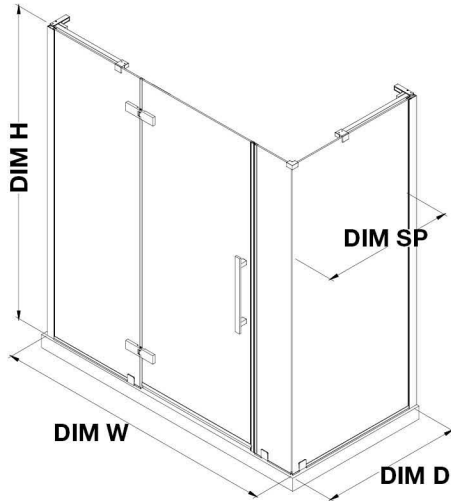

TA2322100

OVE DECORS ENDLESS TAMPA

57 5/8 TO 58 13/16 IN. W X 72 IN. H CORNER FRAMELESS HINGE
SHOWER DOOR IN CHROME

CONFIGURATION DIMENSIONS

DIM W* Min. 57 5/8 in	DIM SP 31 in	DIM H2 72 in
Max. 58 13/16 in	DIM FP 24 in	DIM O 24 in
DIM D* 32 3/16 in	DIM DP 24 in	
DIM H 72 in	DIM IP 8 in	

Please note: *Measurements for glass panel only, excludes shower base. OVE Decors reserves the right to update or modify the picture without prior notice for the purpose of product improvement, updated dimensions, and customer satisfaction.