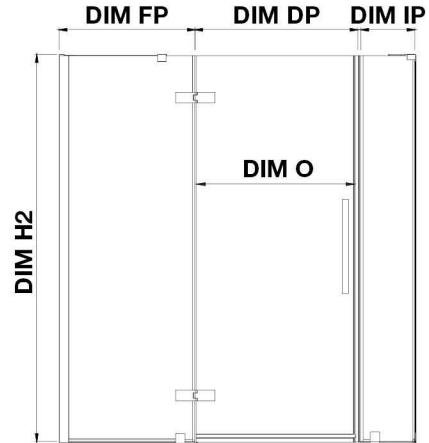

TA2312100

OVE DECORS ENDLESS TAMPA

55 5/8 TO 56 13/16 IN. W X 72 IN. H CORNER FRAMELESS HINGE
SHOWER DOOR IN CHROME

CONFIGURATION DIMENSIONS

DIM W* Min. 55 5/8 in	DIM SP 31 in	DIM H2 72 in
Max. 56 13/16 in	DIM FP 24 in	DIM O 24 in
DIM D* 32 3/16 in	DIM DP 24 in	
DIM H 72 in	DIM IP 6 in	

Please note: *Measurements for glass panel only, excludes shower base. OVE Decors reserves the right to update or modify the picture without prior notice for the purpose of product improvement, updated dimensions, and customer satisfaction.