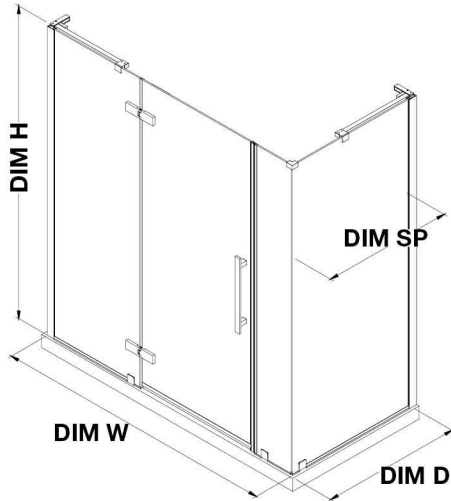

TA2312100

OVE DECORS ENDLESS TAMPA

55 5/8 TO 56 13/16 IN. W X 72 IN. H CORNER FRAMELESS HINGE
SHOWER DOOR IN CHROME

CONFIGURATION DIMENSIONS

DIM W* Min. 55 5/8 in	DIM SP 31 in	DIM H2 72 in
Max. 56 13/16 in	DIM FP 24 in	DIM O 24 in
DIM D* 32 3/16 in	DIM DP 24 in	
DIM H 72 in	DIM IP 6 in	

Please note: *Measurements for glass panel only, excludes shower base. OVE Decors reserves the right to update or modify the picture without prior notice for the purpose of product improvement, updated dimensions, and customer satisfaction.