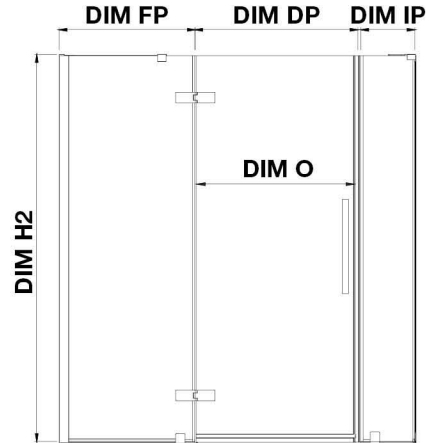

TA2311100

OVE DECORS ENDLESS TAMPA

55 5/8 TO 56 13/16 IN. W X 72 IN. H CORNER FRAMELESS HINGE
SHOWER DOOR IN CHROME

CONFIGURATION DIMENSIONS

DIM W* Min. 55 5/8 in	DIM SP 29 in	DIM H2 72 in
Max. 56 13/16 in	DIM FP 24 in	DIM O 24 in
DIM D* 30 3/16 in	DIM DP 24 in	
DIM H 72 in	DIM IP 6 in	

Please note: *Measurements for glass panel only, excludes shower base. OVE Decors reserves the right to update or modify the picture without prior notice for the purpose of product improvement, updated dimensions, and customer satisfaction.