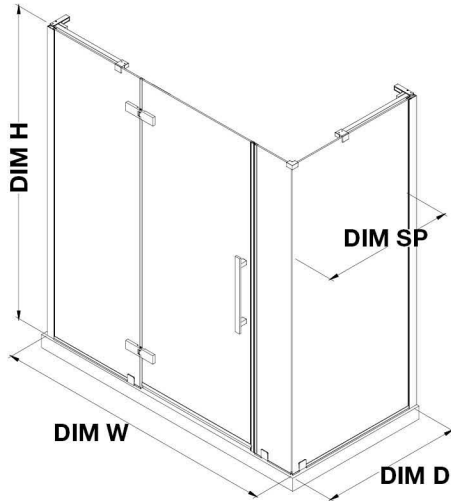

TA2311100

OVE DECORS ENDLESS TAMPA

55 5/8 TO 56 13/16 IN. W X 72 IN. H CORNER FRAMELESS HINGE
SHOWER DOOR IN CHROME

CONFIGURATION DIMENSIONS

DIM W* Min. 55 5/8 in	DIM SP 29 in	DIM H2 72 in
Max. 56 13/16 in	DIM FP 24 in	DIM O 24 in
DIM D* 30 3/16 in	DIM DP 24 in	
DIM H 72 in	DIM IP 6 in	

Please note: *Measurements for glass panel only, excludes shower base. OVE Decors reserves the right to update or modify the picture without prior notice for the purpose of product improvement, updated dimensions, and customer satisfaction.