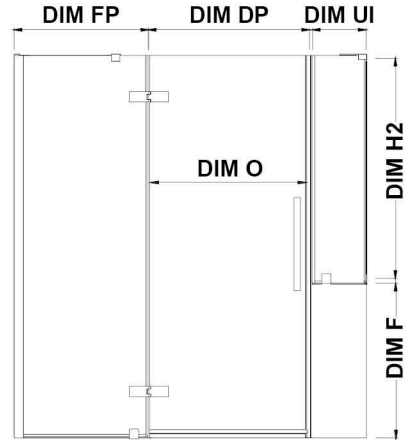

TA14B5100

OVE DECORS ENDLESS TAMPA

78 13/16 IN. W X 72 IN. H BUTTRESS CORNER FRAMELESS HINGE
SHOWER DOOR IN CHROME

CONFIGURATION DIMENSIONS

DIM W* Min. 77 5/8 in	DIM US 36 in	DIM H2 34 in
Max. 78 13/16 in	DIM FP 10 in	DIM O 30 in
DIM D* 36 1/2 in	DIM DP 36 in30 in	DIM F 38 in
DIM H 72 in	DIM UI 36 in36 in	

Please note: *Measurements for glass panel only, excludes shower base. OVE Decors reserves the right to update or modify the picture without prior notice for the purpose of product improvement, updated dimensions, and customer satisfaction.