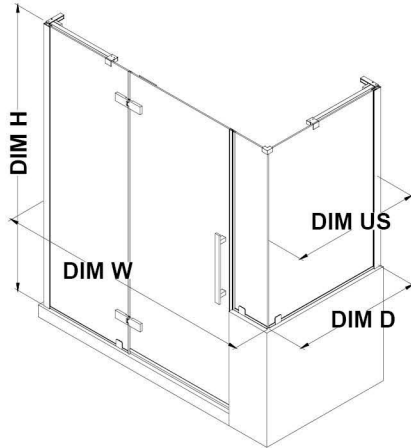

TA14B5100

OVE DECORS ENDLESS TAMPA

78 13/16 IN. W X 72 IN. H BUTTRESS CORNER FRAMELESS HINGE
SHOWER DOOR IN CHROME

CONFIGURATION DIMENSIONS

DIM W* Min. 77 5/8 in	DIM US 36 in	DIM H2 34 in
Max. 78 13/16 in	DIM FP 10 in	DIM O 30 in
DIM D* 36 1/2 in	DIM DP 36 in30 in	DIM F 38 in
DIM H 72 in	DIM UI 36 in36 in	

Please note: *Measurements for glass panel only, excludes shower base. OVE Decors reserves the right to update or modify the picture without prior notice for the purpose of product improvement, updated dimensions, and customer satisfaction.