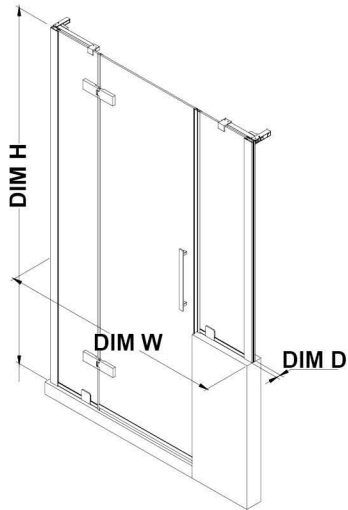

TA14B0100

OVE DECORS ENDLESS TAMPA

77 3/4 TO 80 1/16 IN. W X 72 IN. H BUTTRESS ALCOVE FRAMELESS
HINGE SHOWER DOOR IN CHROME

CONFIGURATION DIMENSIONS

DIM W* Min. 77 3/4 in

Max. 80 1/16 in

DIM D* 11/16 in

DIM H 72 in

DIM FP 10 in

DIM DP 30 in

DIM UI 36 in

DIM H2 34 in

DIM O 30 in

DIM F 38 in

Please note: *Measurements for glass panel only, excludes shower base. OVE Decors reserves the right to update or modify the picture without prior notice for the purpose of product improvement, updated dimensions, and customer satisfaction.