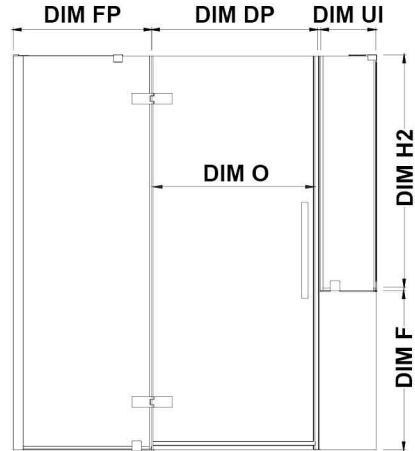

TA14B0100

OVE DECORS ENDLESS TAMPA

77 3/4 TO 80 1/16 IN. W X 72 IN. H BUTTRESS ALCOVE FRAMELESS
HINGE SHOWER DOOR IN CHROME

CONFIGURATION DIMENSIONS

DIM W* Min. 77 3/4 in

Max. 80 1/16 in

DIM D* 11/16 in

DIM H 72 in

DIM FP 10 in

DIM DP 30 in

DIM UI 36 in

DIM H2 34 in

DIM O 30 in

DIM F 38 in

Please note: *Measurements for glass panel only, excludes shower base. OVE Decors reserves the right to update or modify the picture without prior notice for the purpose of product improvement, updated dimensions, and customer satisfaction.