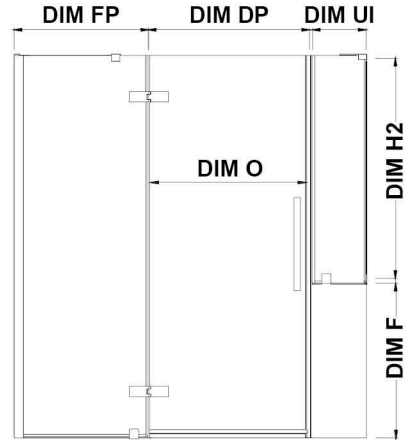

TA14A4101

# OVE DECORS ENDLESS TAMPA

72 13/16 IN. W X 72 IN. H BUTTRESS CORNER FRAMELESS HINGE  
SHOWER DOOR IN CHROME WITH SHELVES

## CONFIGURATION DIMENSIONS

<b>DIM W*</b> Min. 71 5/8 in	<b>DIM US</b> 30 in	<b>DIM H2</b> 34 in
Max. 72 13/16 in	<b>DIM FP</b> 10 in	<b>DIM O</b> 30 in
<b>DIM D*</b> 30 1/2 in	<b>DIM DP</b> 30 in30 in	<b>DIM F</b> 38 in
<b>DIM H</b> 72 in	<b>DIM UI</b> 30 in30 in	

Please note: \*Measurements for glass panel only, excludes shower base. OVE Decors reserves the right to update or modify the picture without prior notice for the purpose of product improvement, updated dimensions, and customer satisfaction.