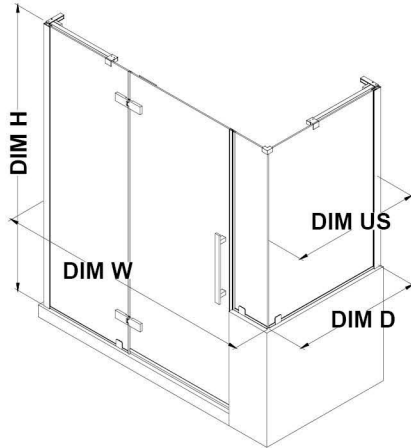

# OVE DECORS ENDLESS TAMPA

72 13/16 IN. W X 72 IN. H BUTTRESS CORNER FRAMELESS HINGE  
SHOWER DOOR IN CHROME WITH SHELVES

## CONFIGURATION DIMENSIONS

<b>DIM W*</b> Min. 71 5/8 in	<b>DIM US</b> 30 in	<b>DIM H2</b> 34 in
Max. 72 13/16 in	<b>DIM FP</b> 10 in	<b>DIM O</b> 30 in
<b>DIM D*</b> 30 1/2 in	<b>DIM DP</b> 30 in30 in	<b>DIM F</b> 38 in
<b>DIM H</b> 72 in	<b>DIM UI</b> 30 in30 in	