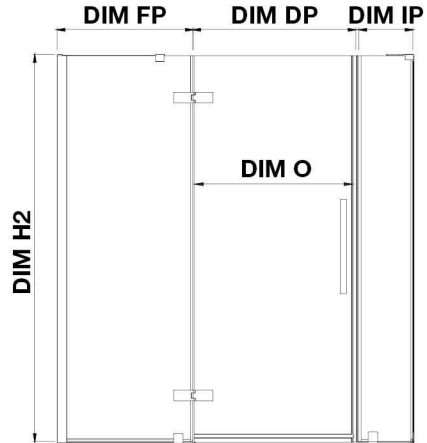

# OVE DECORS ENDLESS TAMPA

72 15/16 TO 74 1/16 IN. W X 72 IN. H CORNER FRAMELESS HINGE  
SHOWER DOOR IN CHROME WITH SHELVES

## CONFIGURATION DIMENSIONS

**DIM W\*** Min. 72 15/16 in    **DIM SP** 33 in

Max. 74 1/16 in    **DIM FP** 10 in

**DIM D\*** 34 3/16 in    **DIM DP** 30 in

**DIM H** 72 in    **DIM IP** 31 in

**DIM H2** 72 in

**DIM O** 30 in

Please note: \*Measurements for glass panel only, excludes shower base. OVE Decors reserves the right to update or modify the picture without prior notice for the purpose of product improvement, updated dimensions, and customer satisfaction.