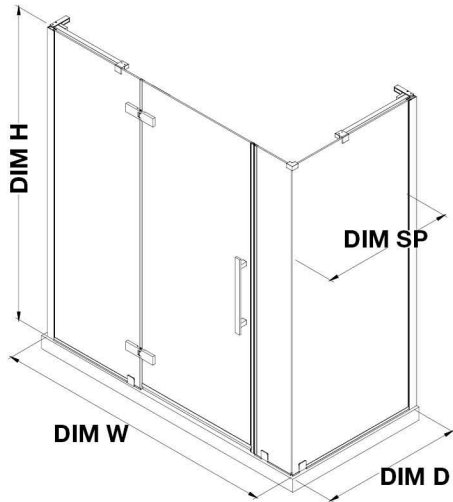

# OVE DECORS ENDLESS TAMPA

72 15/16 TO 74 1/16 IN. W X 72 IN. H CORNER FRAMELESS HINGE  
SHOWER DOOR IN CHROME WITH SHELVES

## CONFIGURATION DIMENSIONS

**DIM W\*** Min. 72 15/16 in    **DIM SP** 33 in

Max. 74 1/16 in    **DIM FP** 10 in

**DIM D\*** 34 3/16 in    **DIM DP** 30 in

**DIM H** 72 in    **DIM IP** 31 in

**DIM H2** 72 in

**DIM O** 30 in

Please note: \*Measurements for glass panel only, excludes shower base. OVE Decors reserves the right to update or modify the picture without prior notice for the purpose of product improvement, updated dimensions, and customer satisfaction.