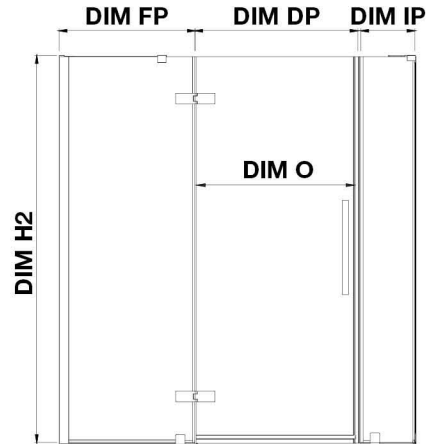

TA1471101

OVE DECORS ENDLESS TAMPA

72 15/16 TO 74 1/16 IN. W X 72 IN. H CORNER FRAMELESS HINGE
SHOWER DOOR IN CHROME WITH SHELVES

CONFIGURATION DIMENSIONS

DIM W* Min. 72 15/16 in **DIM SP** 29 in

Max. 74 1/16 in **DIM FP** 10 in

DIM D* 30 3/16 in **DIM DP** 30 in

DIM H 72 in **DIM IP** 31 in

DIM H2 72 in

DIM O 30 in

Please note: *Measurements for glass panel only, excludes shower base. OVE Decors reserves the right to update or modify the picture without prior notice for the purpose of product improvement, updated dimensions, and customer satisfaction.