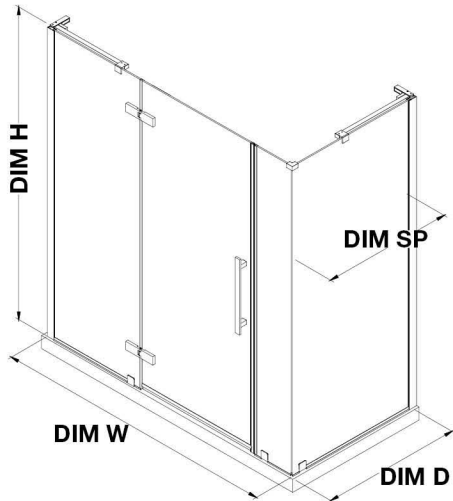

TA1471101

OVE DECORS ENDLESS TAMPA

72 15/16 TO 74 1/16 IN. W X 72 IN. H CORNER FRAMELESS HINGE
SHOWER DOOR IN CHROME WITH SHELVES

CONFIGURATION DIMENSIONS

DIM W* Min. 72 15/16 in **DIM SP** 29 in

Max. 74 1/16 in **DIM FP** 10 in

DIM D* 30 3/16 in **DIM DP** 30 in

DIM H 72 in **DIM IP** 31 in

DIM H2 72 in

DIM O 30 in

Please note: *Measurements for glass panel only, excludes shower base. OVE Decors reserves the right to update or modify the picture without prior notice for the purpose of product improvement, updated dimensions, and customer satisfaction.