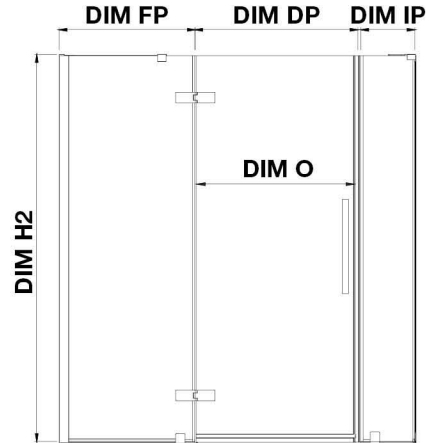

TA1463101

OVE DECORS ENDLESS TAMPA

70 15/16 TO 72 1/16 IN. W X 72 IN. H CORNER FRAMELESS HINGE
SHOWER DOOR IN CHROME WITH SHELVES

CONFIGURATION DIMENSIONS

DIM W* Min. 70 15/16 in **DIM SP** 33 in

Max. 72 1/16 in **DIM FP** 10 in

DIM D* 34 3/16 in **DIM DP** 30 in

DIM H 72 in **DIM IP** 29 in

DIM H2 72 in

DIM O 30 in

Please note: *Measurements for glass panel only, excludes shower base. OVE Decors reserves the right to update or modify the picture without prior notice for the purpose of product improvement, updated dimensions, and customer satisfaction.