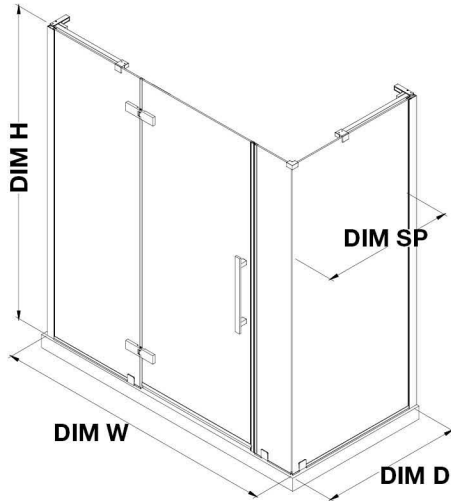

TA1463101

OVE DECORS ENDLESS TAMPA

70 15/16 TO 72 1/16 IN. W X 72 IN. H CORNER FRAMELESS HINGE
SHOWER DOOR IN CHROME WITH SHELVES

CONFIGURATION DIMENSIONS

DIM W* Min. 70 15/16 in **DIM SP** 33 in

Max. 72 1/16 in **DIM FP** 10 in

DIM D* 34 3/16 in **DIM DP** 30 in

DIM H 72 in **DIM IP** 29 in

DIM H2 72 in

DIM O 30 in

Please note: *Measurements for glass panel only, excludes shower base. OVE Decors reserves the right to update or modify the picture without prior notice for the purpose of product improvement, updated dimensions, and customer satisfaction.