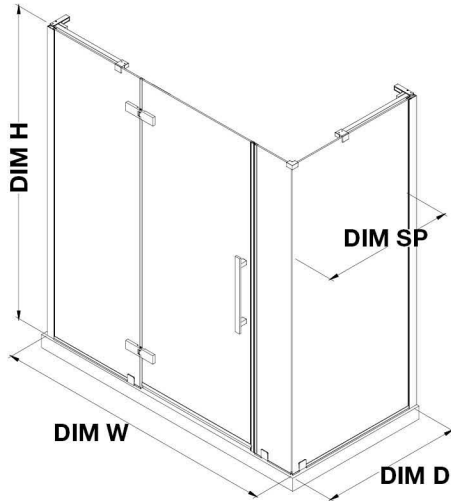

TA1462101

OVE DECORS ENDLESS TAMPA

70 15/16 TO 72 1/16 IN. W X 72 IN. H CORNER FRAMELESS HINGE
SHOWER DOOR IN CHROME WITH SHELVES

CONFIGURATION DIMENSIONS

DIM W* Min. 70 15/16 in **DIM SP** 31 in

Max. 72 1/16 in **DIM FP** 10 in

DIM D* 32 3/16 in **DIM DP** 30 in

DIM H 72 in **DIM IP** 29 in

DIM H2 72 in

DIM O 30 in

Please note: *Measurements for glass panel only, excludes shower base. OVE Decors reserves the right to update or modify the picture without prior notice for the purpose of product improvement, updated dimensions, and customer satisfaction.