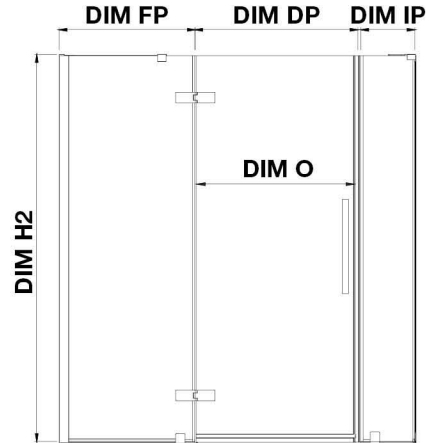

TA1462101

OVE DECORS ENDLESS TAMPA

70 15/16 TO 72 1/16 IN. W X 72 IN. H CORNER FRAMELESS HINGE
SHOWER DOOR IN CHROME WITH SHELVES

CONFIGURATION DIMENSIONS

DIM W* Min. 70 15/16 in **DIM SP** 31 in

Max. 72 1/16 in **DIM FP** 10 in

DIM D* 32 3/16 in **DIM DP** 30 in

DIM H 72 in **DIM IP** 29 in

DIM H2 72 in

DIM O 30 in

Please note: *Measurements for glass panel only, excludes shower base. OVE Decors reserves the right to update or modify the picture without prior notice for the purpose of product improvement, updated dimensions, and customer satisfaction.