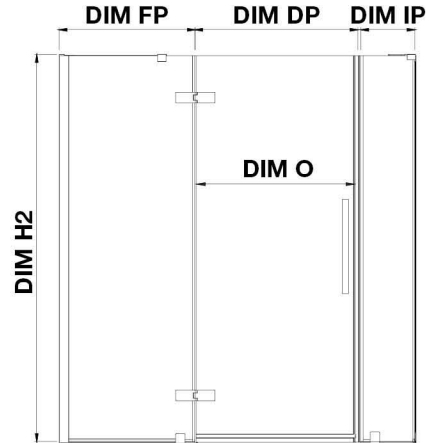

# OVE DECORS ENDLESS TAMPA

53 5/8 TO 54 13/16 IN. W X 72 IN. H CORNER FRAMELESS HINGE SHOWER DOOR IN CHROME WITH SHELVES

## CONFIGURATION DIMENSIONS

**DIM W\*** Min. 53 5/8 in      **DIM SP** 33 in

Max. 54 13/16 in      **DIM FP** 10 in

**DIM D\*** 34 3/16 in      **DIM DP** 30 in

**DIM H** 72 in      **DIM IP** 12 in

**DIM H2** 72 in

**DIM O** 30 in

Please note: \*Measurements for glass panel only, excludes shower base. OVE Decors reserves the right to update or modify the picture without prior notice for the purpose of product improvement, updated dimensions, and customer satisfaction.