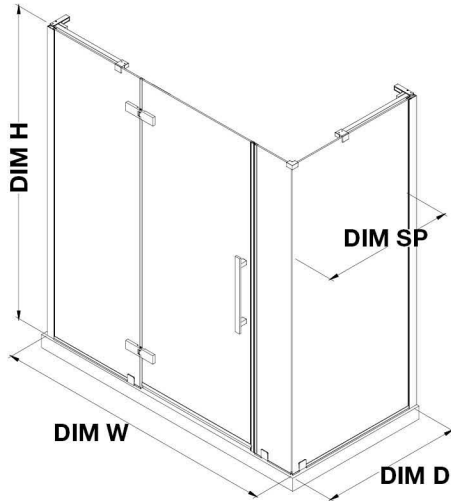

# OVE DECORS ENDLESS TAMPA

53 5/8 TO 54 13/16 IN. W X 72 IN. H CORNER FRAMELESS HINGE SHOWER DOOR IN CHROME WITH SHELVES

## CONFIGURATION DIMENSIONS

**DIM W\*** Min. 53 5/8 in      **DIM SP** 33 in

Max. 54 13/16 in      **DIM FP** 10 in

**DIM D\*** 34 3/16 in      **DIM DP** 30 in

**DIM H** 72 in      **DIM IP** 12 in

**DIM H2** 72 in

**DIM O** 30 in

Please note: \*Measurements for glass panel only, excludes shower base. OVE Decors reserves the right to update or modify the picture without prior notice for the purpose of product improvement, updated dimensions, and customer satisfaction.