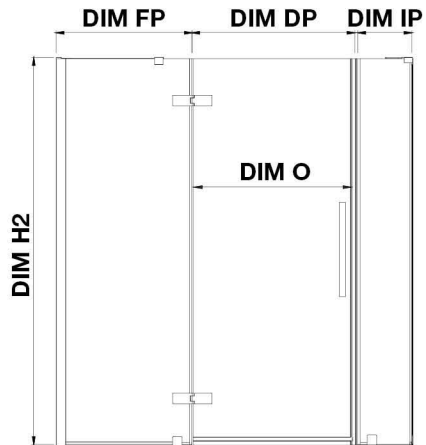

# OVE DECORS ENDLESS TAMPA

51 5/8 TO 52 13/16 IN. W X 72 IN. H CORNER FRAMELESS HINGE  
SHOWER DOOR IN CHROME WITH SHELVES

## CONFIGURATION DIMENSIONS

**DIM W\*** Min. 51 5/8 in      **DIM SP** 33 in

Max. 52 13/16 in      **DIM FP** 10 in

**DIM D\*** 34 3/16 in      **DIM DP** 30 in

**DIM H** 72 in      **DIM IP** 10 in

**DIM H2** 72 in

**DIM O** 30 in

Please note: \*Measurements for glass panel only, excludes shower base. OVE Decors reserves the right to update or modify the picture without prior notice for the purpose of product improvement, updated dimensions, and customer satisfaction.