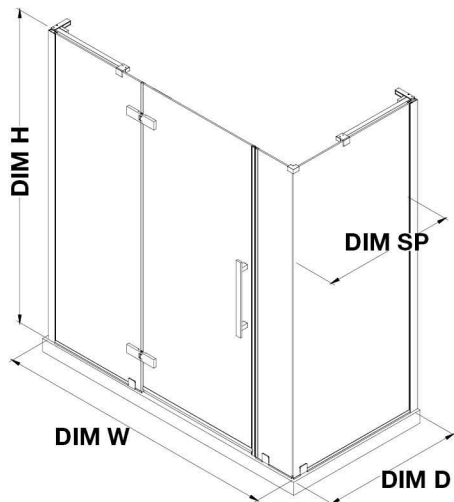

# OVE DECORS ENDLESS TAMPA

51 5/8 TO 52 13/16 IN. W X 72 IN. H CORNER FRAMELESS HINGE  
SHOWER DOOR IN CHROME WITH SHELVES

## CONFIGURATION DIMENSIONS

**DIM W\*** Min. 51 5/8 in      **DIM SP** 33 in

Max. 52 13/16 in      **DIM FP** 10 in

**DIM D\*** 34 3/16 in      **DIM DP** 30 in

**DIM H** 72 in      **DIM IP** 10 in

**DIM H2** 72 in

**DIM O** 30 in

Please note: \*Measurements for glass panel only, excludes shower base. OVE Decors reserves the right to update or modify the picture without prior notice for the purpose of product improvement, updated dimensions, and customer satisfaction.