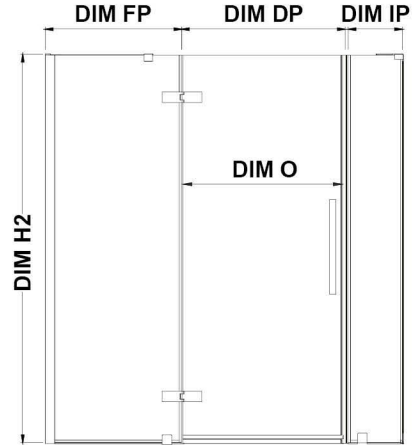

TA1430180

OVE DECORS ENDLESS TAMPA

54 IN. W X 74 3/4 IN. H ALCOVE FRAMELESS HINGE SHOWER DOOR IN CHROME WITH BASE

CONFIGURATION DIMENSIONS

DIM W* Min. 51 11/16 in **DIM FP** 10 in

Max. 54 1/16 in **DIM DP** 30 in

DIM D* 32 in **DIM IP** 10 in

DIM H 74 3/4 in **DIM H2** 72 in

DIM O 30 in

Shower Base DIM

54x32x2 3/4 in.

Please note: *Measurements for glass panel only, excludes shower base. OVE Decors reserves the right to update or modify the picture without prior notice for the purpose of product improvement, updated dimensions, and customer satisfaction.