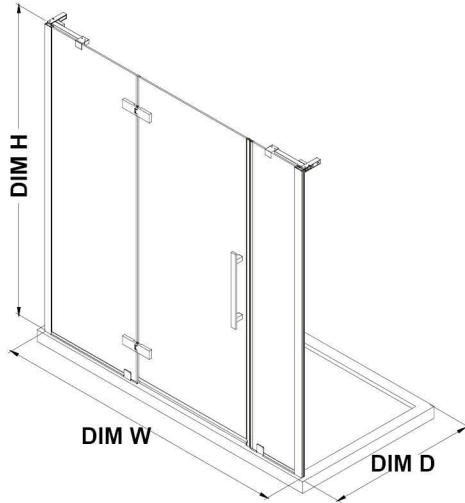

TA1430180

OVE DECORS ENDLESS TAMPA

54 IN. W X 74 3/4 IN. H ALCOVE FRAMELESS HINGE SHOWER DOOR IN CHROME WITH BASE

CONFIGURATION DIMENSIONS

DIM W* Min. 51 11/16 in **DIM FP** 10 in

Max. 54 1/16 in **DIM DP** 30 in

DIM D* 32 in **DIM IP** 10 in

DIM H 74 3/4 in **DIM H2** 72 in

DIM O 30 in

Shower Base DIM

54x32x2 3/4 in.

Please note: *Measurements for glass panel only, excludes shower base. OVE Decors reserves the right to update or modify the picture without prior notice for the purpose of product improvement, updated dimensions, and customer satisfaction.