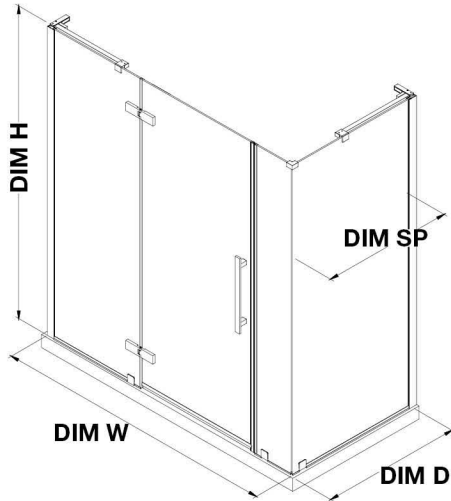

TA1413101

OVE DECORS ENDLESS TAMPA

47 5/8 TO 48 3/4 IN. W X 72 IN. H CORNER FRAMELESS HINGE SHOWER
DOOR IN CHROME WITH SHELVES

CONFIGURATION DIMENSIONS

DIM W* Min. 47 5/8 in
Max. 48 3/4 in

DIM SP 33 in

DIM H2 72 in

DIM FP 10 in

DIM O 30 in

DIM D* 34 3/16 in

DIM DP 30 in

DIM H 72 in

DIM IP 6 in

Please note: *Measurements for glass panel only, excludes shower base. OVE Decors reserves the right to update or modify the picture without prior notice for the purpose of product improvement, updated dimensions, and customer satisfaction.