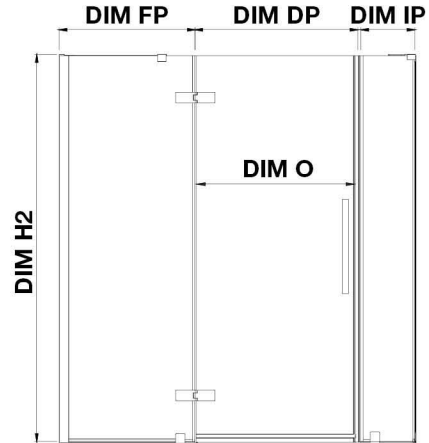

TA1413101

OVE DECORS ENDLESS TAMPA

47 5/8 TO 48 3/4 IN. W X 72 IN. H CORNER FRAMELESS HINGE SHOWER
DOOR IN CHROME WITH SHELVES

CONFIGURATION DIMENSIONS

DIM W* Min. 47 5/8 in
Max. 48 3/4 in

DIM SP 33 in

DIM H2 72 in

DIM FP 10 in

DIM O 30 in

DIM D* 34 3/16 in

DIM DP 30 in

DIM H 72 in

DIM IP 6 in

Please note: *Measurements for glass panel only, excludes shower base. OVE Decors reserves the right to update or modify the picture without prior notice for the purpose of product improvement, updated dimensions, and customer satisfaction.