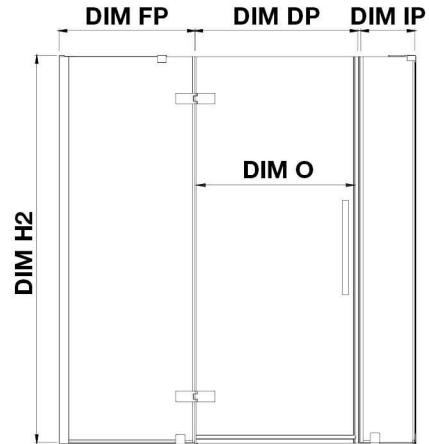

TA1412101

OVE DECORS ENDLESS TAMPA

47 5/8 TO 48 3/4 IN. W X 72 IN. H CORNER FRAMELESS HINGE SHOWER
DOOR IN CHROME WITH SHELVES

CONFIGURATION DIMENSIONS

DIM W* Min. 47 5/8 in
Max. 48 3/4 in

DIM SP 31 in
DIM FP 10 in

DIM H2 72 in
DIM O 30 in

DIM D* 32 3/16 in

DIM DP 30 in

DIM H 72 in

DIM IP 6 in

Please note: *Measurements for glass panel only, excludes shower base. OVE Decors reserves the right to update or modify the picture without prior notice for the purpose of product improvement, updated dimensions, and customer satisfaction.