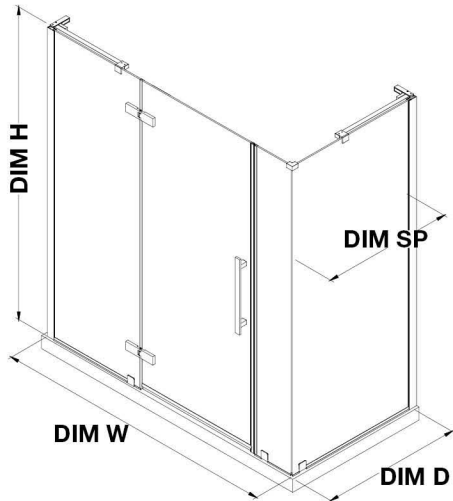

TA1412101

OVE DECORS ENDLESS TAMPA

47 5/8 TO 48 3/4 IN. W X 72 IN. H CORNER FRAMELESS HINGE SHOWER
DOOR IN CHROME WITH SHELVES

CONFIGURATION DIMENSIONS

DIM W* Min. 47 5/8 in
Max. 48 3/4 in

DIM SP 31 in
DIM FP 10 in

DIM H2 72 in
DIM O 30 in

DIM D* 32 3/16 in

DIM DP 30 in

DIM H 72 in

DIM IP 6 in

Please note: *Measurements for glass panel only, excludes shower base. OVE Decors reserves the right to update or modify the picture without prior notice for the purpose of product improvement, updated dimensions, and customer satisfaction.