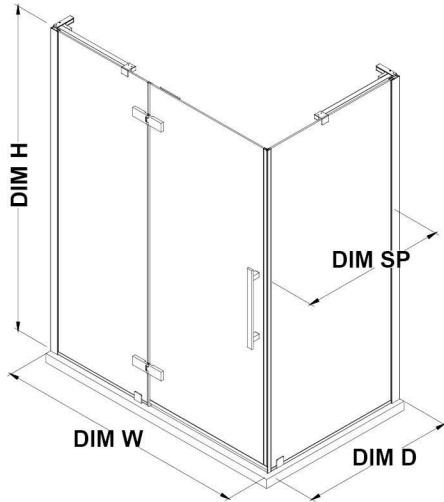

# OVE DECORS ENDLESS TAMPA

41 5/8 TO 42 13/16 IN. W X 72 IN. H CORNER FRAMELESS HINGE  
SHOWER DOOR IN CHROME

## CONFIGURATION DIMENSIONS

<b>DIM W*</b> Min. 41 5/8 in	<b>DIM SP</b> 33 in	<b>DIM O</b> 29 13/16 in
Max. 42 13/16 in	<b>DIM FP</b> 10 in	
<b>DIM D*</b> 34 3/16 in	<b>DIM DP</b> 30 in	
<b>DIM H</b> 72 in	<b>DIM H2</b> 72 in	