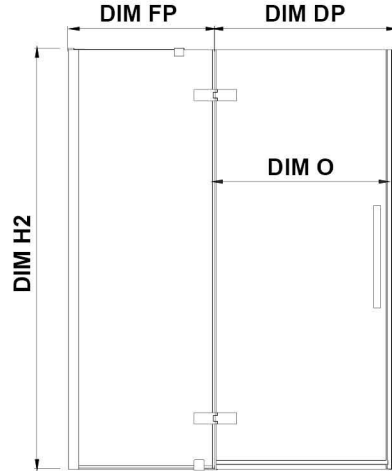

# OVE DECORS ENDLESS TAMPA

41 5/8 TO 42 13/16 IN. W X 72 IN. H CORNER FRAMELESS HINGE  
SHOWER DOOR IN CHROME

## CONFIGURATION DIMENSIONS

<b>DIM W*</b> Min. 41 5/8 in	<b>DIM SP</b> 33 in	<b>DIM O</b> 29 13/16 in
Max. 42 13/16 in	<b>DIM FP</b> 10 in	
<b>DIM D*</b> 34 3/16 in	<b>DIM DP</b> 30 in	
<b>DIM H</b> 72 in	<b>DIM H2</b> 72 in	

Please note: \*Measurements for glass panel only, excludes shower base. OVE Decors reserves the right to update or modify the picture without prior notice for the purpose of product improvement, updated dimensions, and customer satisfaction.