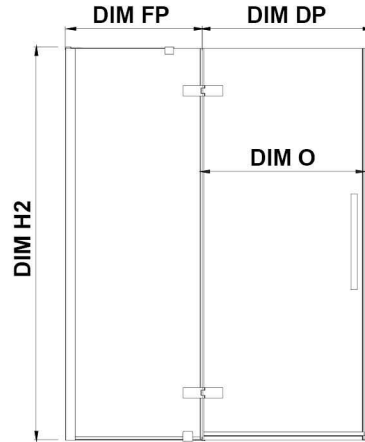

TA1400101

OVE DECORS ENDLESS TAMPA

41 7/8 TO 43 11/16 IN. W X 72 IN. H ALCOVE FRAMELESS HINGE
SHOWER DOOR IN CHROME WITH SHELVES

CONFIGURATION DIMENSIONS

DIM W* Min. 41 7/8 in **DIM FP** 10 in

Max. 43 11/16 in **DIM DP** 30 in

DIM D* 11/16 in **DIM H2** 72 in

DIM H 72 in **DIM O** 29 9/16 in

Please note: *Measurements for glass panel only, excludes shower base. OVE Decors reserves the right to update or modify the picture without prior notice for the purpose of product improvement, updated dimensions, and customer satisfaction.