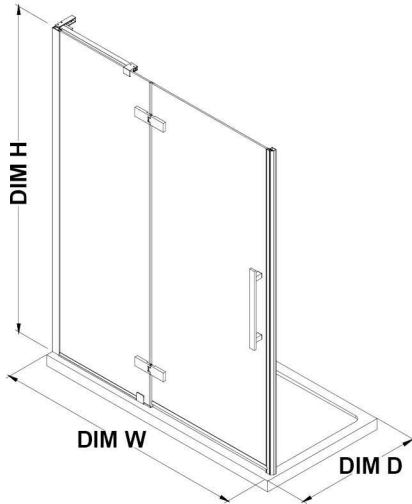

TA1400101

OVE DECORS ENDLESS TAMPA

41 7/8 TO 43 11/16 IN. W X 72 IN. H ALCOVE FRAMELESS HINGE
SHOWER DOOR IN CHROME WITH SHELVES

CONFIGURATION DIMENSIONS

DIM W* Min. 41 7/8 in **DIM FP** 10 in

Max. 43 11/16 in **DIM DP** 30 in

DIM D* 11/16 in **DIM H2** 72 in

DIM H 72 in **DIM O** 29 9/16 in

Please note: *Measurements for glass panel only, excludes shower base. OVE Decors reserves the right to update or modify the picture without prior notice for the purpose of product improvement, updated dimensions, and customer satisfaction.