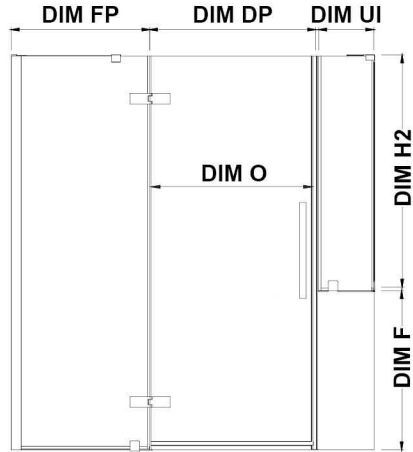

# OVE DECORS ENDLESS TAMPA

65 3/4 TO 68 1/8 IN. W X 72 IN. H BUTTRESS ALCOVE FRAMELESS HINGE SHOWER DOOR IN CHROME

## CONFIGURATION DIMENSIONS

**DIM W\*** Min. 65 3/4 in  
Max. 68 1/8 in

**DIM D\*** 11/16 in

**DIM H** 72 in

**DIM FP** 10 in

**DIM DP** 24 in

**DIM UI** 30 in

**DIM H2** 34 in

**DIM O** 24 in

**DIM F** 38 in

Please note: \*Measurements for glass panel only, excludes shower base. OVE Decors reserves the right to update or modify the picture without prior notice for the purpose of product improvement, updated dimensions, and customer satisfaction.