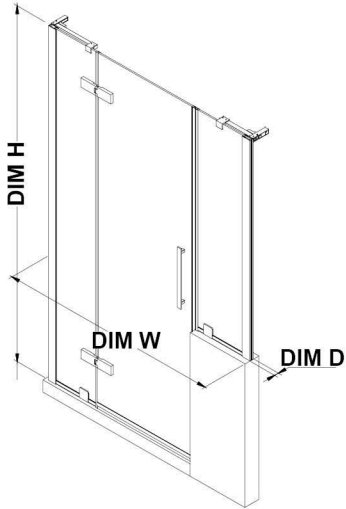

# OVE DECORS ENDLESS TAMPA

65 3/4 TO 68 1/8 IN. W X 72 IN. H BUTTRESS ALCOVE FRAMELESS HINGE SHOWER DOOR IN CHROME

## CONFIGURATION DIMENSIONS

**DIM W\*** Min. 65 3/4 in  
Max. 68 1/8 in

**DIM D\*** 11/16 in

**DIM H** 72 in

**DIM FP** 10 in

**DIM DP** 24 in

**DIM UI** 30 in

**DIM H2** 34 in

**DIM O** 24 in

**DIM F** 38 in

Please note: \*Measurements for glass panel only, excludes shower base. OVE Decors reserves the right to update or modify the picture without prior notice for the purpose of product improvement, updated dimensions, and customer satisfaction.