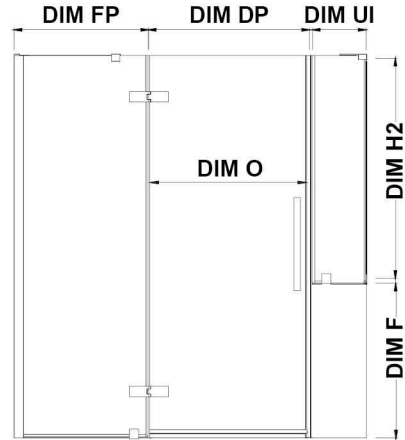

TA1395101

OVE DECORS ENDLESS TAMPA

60 7/8 IN. W X 72 IN. H BUTTRESS CORNER FRAMELESS HINGE
SHOWER DOOR IN CHROME WITH SHELVES

CONFIGURATION DIMENSIONS

DIM W* Min. 59 11/16 in	DIM US 36 in	DIM H2 34 in
Max. 60 7/8 in	DIM FP 10 in	DIM O 24 in
DIM D* 36 1/2 in	DIM DP 36 in24 in	DIM F 38 in
DIM H 72 in	DIM UI 36 in24 in	

Please note: *Measurements for glass panel only, excludes shower base. OVE Decors reserves the right to update or modify the picture without prior notice for the purpose of product improvement, updated dimensions, and customer satisfaction.