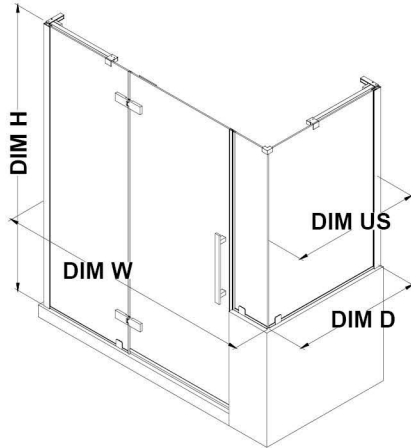

TA1395101

OVE DECORS ENDLESS TAMPA

60 7/8 IN. W X 72 IN. H BUTTRESS CORNER FRAMELESS HINGE
SHOWER DOOR IN CHROME WITH SHELVES

CONFIGURATION DIMENSIONS

DIM W* Min. 59 11/16 in	DIM US 36 in	DIM H2 34 in
Max. 60 7/8 in	DIM FP 10 in	DIM O 24 in
DIM D* 36 1/2 in	DIM DP 36 in24 in	DIM F 38 in
DIM H 72 in	DIM UI 36 in24 in	

Please note: *Measurements for glass panel only, excludes shower base. OVE Decors reserves the right to update or modify the picture without prior notice for the purpose of product improvement, updated dimensions, and customer satisfaction.