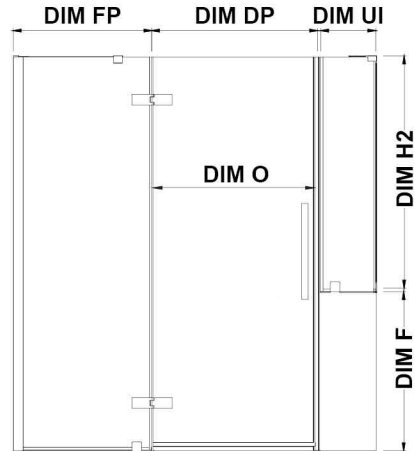

# OVE DECORS ENDLESS TAMPA

59 3/4 TO 62 1/8 IN. W X 72 IN. H BUTTRESS ALCOVE FRAMELESS HINGE SHOWER DOOR IN CHROME WITH SHELVES

## CONFIGURATION DIMENSIONS

**DIM W\*** Min. 59 3/4 in  
Max. 62 1/8 in

**DIM D\*** 11/16 in

**DIM H** 72 in

**DIM FP** 10 in

**DIM DP** 24 in

**DIM UI** 24 in

**DIM H2** 34 in

**DIM O** 24 in

**DIM F** 38 in

Please note: \*Measurements for glass panel only, excludes shower base. OVE Decors reserves the right to update or modify the picture without prior notice for the purpose of product improvement, updated dimensions, and customer satisfaction.