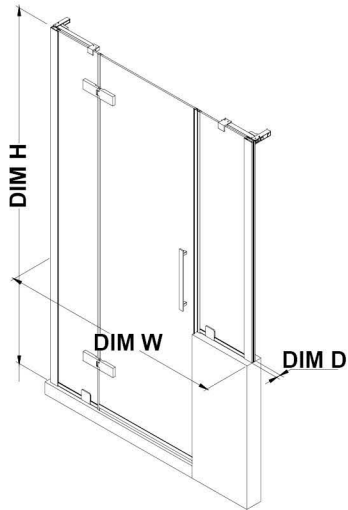

# OVE DECORS ENDLESS TAMPA

59 3/4 TO 62 1/8 IN. W X 72 IN. H BUTTRESS ALCOVE FRAMELESS HINGE SHOWER DOOR IN CHROME WITH SHELVES

## CONFIGURATION DIMENSIONS

**DIM W\*** Min. 59 3/4 in  
Max. 62 1/8 in

**DIM D\*** 11/16 in

**DIM H** 72 in

**DIM FP** 10 in

**DIM DP** 24 in

**DIM UI** 24 in

**DIM H2** 34 in

**DIM O** 24 in

**DIM F** 38 in

Please note: \*Measurements for glass panel only, excludes shower base. OVE Decors reserves the right to update or modify the picture without prior notice for the purpose of product improvement, updated dimensions, and customer satisfaction.