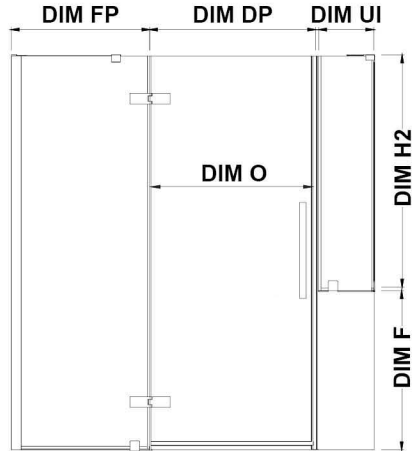

TA1390100

OVE DECORS ENDLESS TAMPA

59 3/4 TO 62 1/8 IN. W X 72 IN. H BUTTRESS ALCOVE FRAMELESS HINGE SHOWER DOOR IN CHROME

CONFIGURATION DIMENSIONS

DIM W* Min. 59 3/4 in
Max. 62 1/8 in

DIM FP 10 in
DIM DP 24 in

DIM O 24 in
DIM F 38 in

DIM D* 11/16 in

DIM UI 24 in

DIM H 72 in

DIM H2 34 in

Please note: *Measurements for glass panel only, excludes shower base. OVE Decors reserves the right to update or modify the picture without prior notice for the purpose of product improvement, updated dimensions, and customer satisfaction.