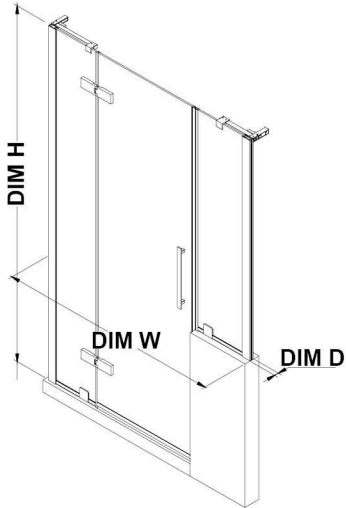

TA1390100

OVE DECORS ENDLESS TAMPA

59 3/4 TO 62 1/8 IN. W X 72 IN. H BUTTRESS ALCOVE FRAMELESS HINGE SHOWER DOOR IN CHROME

CONFIGURATION DIMENSIONS

DIM W* Min. 59 3/4 in
Max. 62 1/8 in

DIM FP 10 in
DIM DP 24 in

DIM O 24 in
DIM F 38 in

DIM D* 11/16 in

DIM UI 24 in

DIM H 72 in

DIM H2 34 in

Please note: *Measurements for glass panel only, excludes shower base. OVE Decors reserves the right to update or modify the picture without prior notice for the purpose of product improvement, updated dimensions, and customer satisfaction.