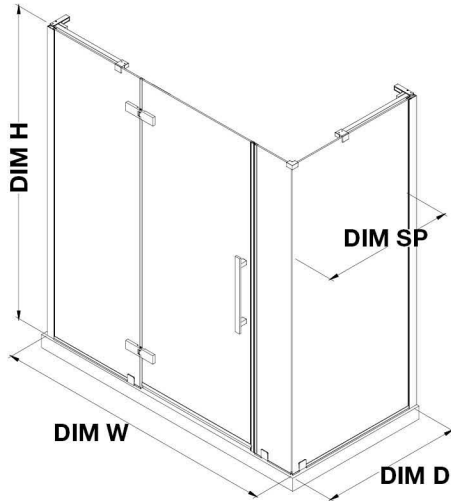

TA1382101

OVE DECORS ENDLESS TAMPA

68 7/8 TO 70 1/16 IN. W X 72 IN. H CORNER FRAMELESS HINGE SHOWER
DOOR IN CHROME WITH SHELVES

CONFIGURATION DIMENSIONS

DIM W* Min. 68 7/8 in

Max. 70 1/16 in

DIM D* 32 3/16 in

DIM H 72 in

DIM SP 31 in

DIM FP 10 in

DIM DP 24 in

DIM IP 33 in

DIM H2 72 in

DIM O 24 in

Please note: *Measurements for glass panel only, excludes shower base. OVE Decors reserves the right to update or modify the picture without prior notice for the purpose of product improvement, updated dimensions, and customer satisfaction.