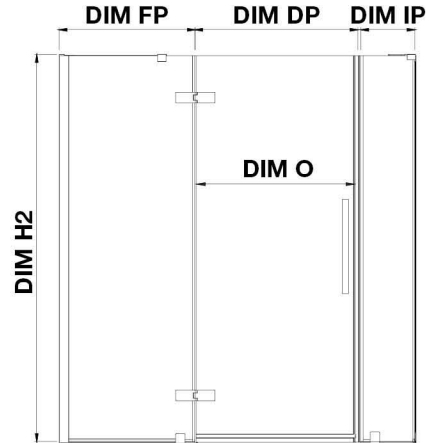

TA1382101

OVE DECORS ENDLESS TAMPA

68 7/8 TO 70 1/16 IN. W X 72 IN. H CORNER FRAMELESS HINGE SHOWER
DOOR IN CHROME WITH SHELVES

CONFIGURATION DIMENSIONS

DIM W* Min. 68 7/8 in

Max. 70 1/16 in

DIM D* 32 3/16 in

DIM H 72 in

DIM SP 31 in

DIM FP 10 in

DIM DP 24 in

DIM IP 33 in

DIM H2 72 in

DIM O 24 in

Please note: *Measurements for glass panel only, excludes shower base. OVE Decors reserves the right to update or modify the picture without prior notice for the purpose of product improvement, updated dimensions, and customer satisfaction.