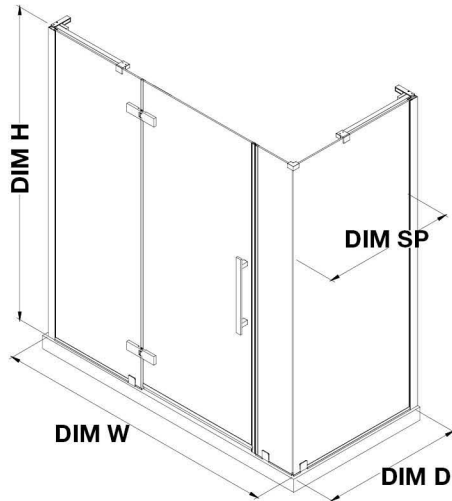

TA1381101

OVE DECORS ENDLESS TAMPA

68 7/8 TO 70 1/16 IN. W X 72 IN. H CORNER FRAMELESS HINGE SHOWER
DOOR IN CHROME WITH SHELVES

CONFIGURATION DIMENSIONS

DIM W* Min. 68 7/8 in

Max. 70 1/16 in

DIM D* 30 3/16 in

DIM H 72 in

DIM SP 29 in

DIM FP 10 in

DIM DP 24 in

DIM IP 33 in

DIM H2 72 in

DIM O 24 in

Please note: *Measurements for glass panel only, excludes shower base. OVE Decors reserves the right to update or modify the picture without prior notice for the purpose of product improvement, updated dimensions, and customer satisfaction.