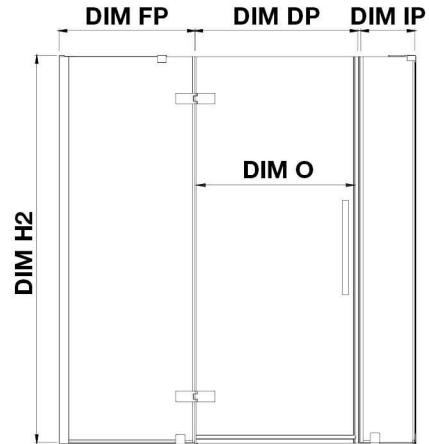

TA1381101

OVE DECORS ENDLESS TAMPA

68 7/8 TO 70 1/16 IN. W X 72 IN. H CORNER FRAMELESS HINGE SHOWER
DOOR IN CHROME WITH SHELVES

CONFIGURATION DIMENSIONS

DIM W* Min. 68 7/8 in

Max. 70 1/16 in

DIM D* 30 3/16 in

DIM H 72 in

DIM SP 29 in

DIM FP 10 in

DIM DP 24 in

DIM IP 33 in

DIM H2 72 in

DIM O 24 in

Please note: *Measurements for glass panel only, excludes shower base. OVE Decors reserves the right to update or modify the picture without prior notice for the purpose of product improvement, updated dimensions, and customer satisfaction.