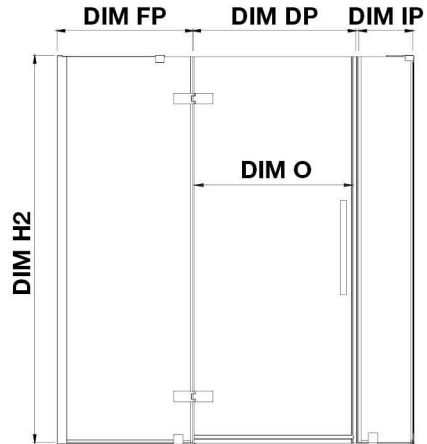

TA1373101

OVE DECORS ENDLESS TAMPA

66 15/16 TO 68 1/8 IN. W X 72 IN. H CORNER FRAMELESS HINGE
SHOWER DOOR IN CHROME WITH SHELVES

CONFIGURATION DIMENSIONS

DIM W* Min. 66 15/16 in **DIM SP** 33 in

Max. 68 1/8 in **DIM FP** 10 in

DIM D* 34 3/16 in **DIM DP** 24 in

DIM H 72 in **DIM IP** 31 in

DIM H2 72 in

DIM O 24 in

Please note: *Measurements for glass panel only, excludes shower base. OVE Decors reserves the right to update or modify the picture without prior notice for the purpose of product improvement, updated dimensions, and customer satisfaction.