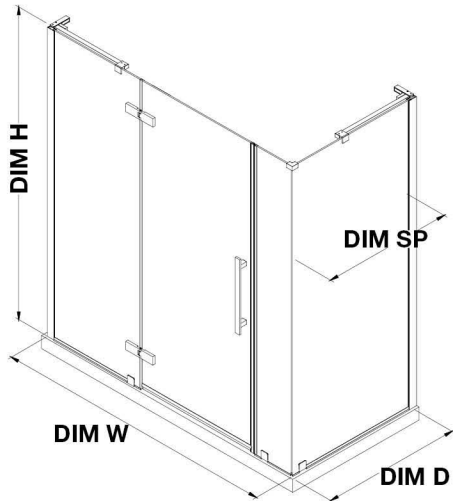

TA1373101

OVE DECORS ENDLESS TAMPA

66 15/16 TO 68 1/8 IN. W X 72 IN. H CORNER FRAMELESS HINGE
SHOWER DOOR IN CHROME WITH SHELVES

CONFIGURATION DIMENSIONS

DIM W* Min. 66 15/16 in **DIM SP** 33 in

Max. 68 1/8 in **DIM FP** 10 in

DIM D* 34 3/16 in **DIM DP** 24 in

DIM H 72 in **DIM IP** 31 in

DIM H2 72 in

DIM O 24 in

Please note: *Measurements for glass panel only, excludes shower base. OVE Decors reserves the right to update or modify the picture without prior notice for the purpose of product improvement, updated dimensions, and customer satisfaction.